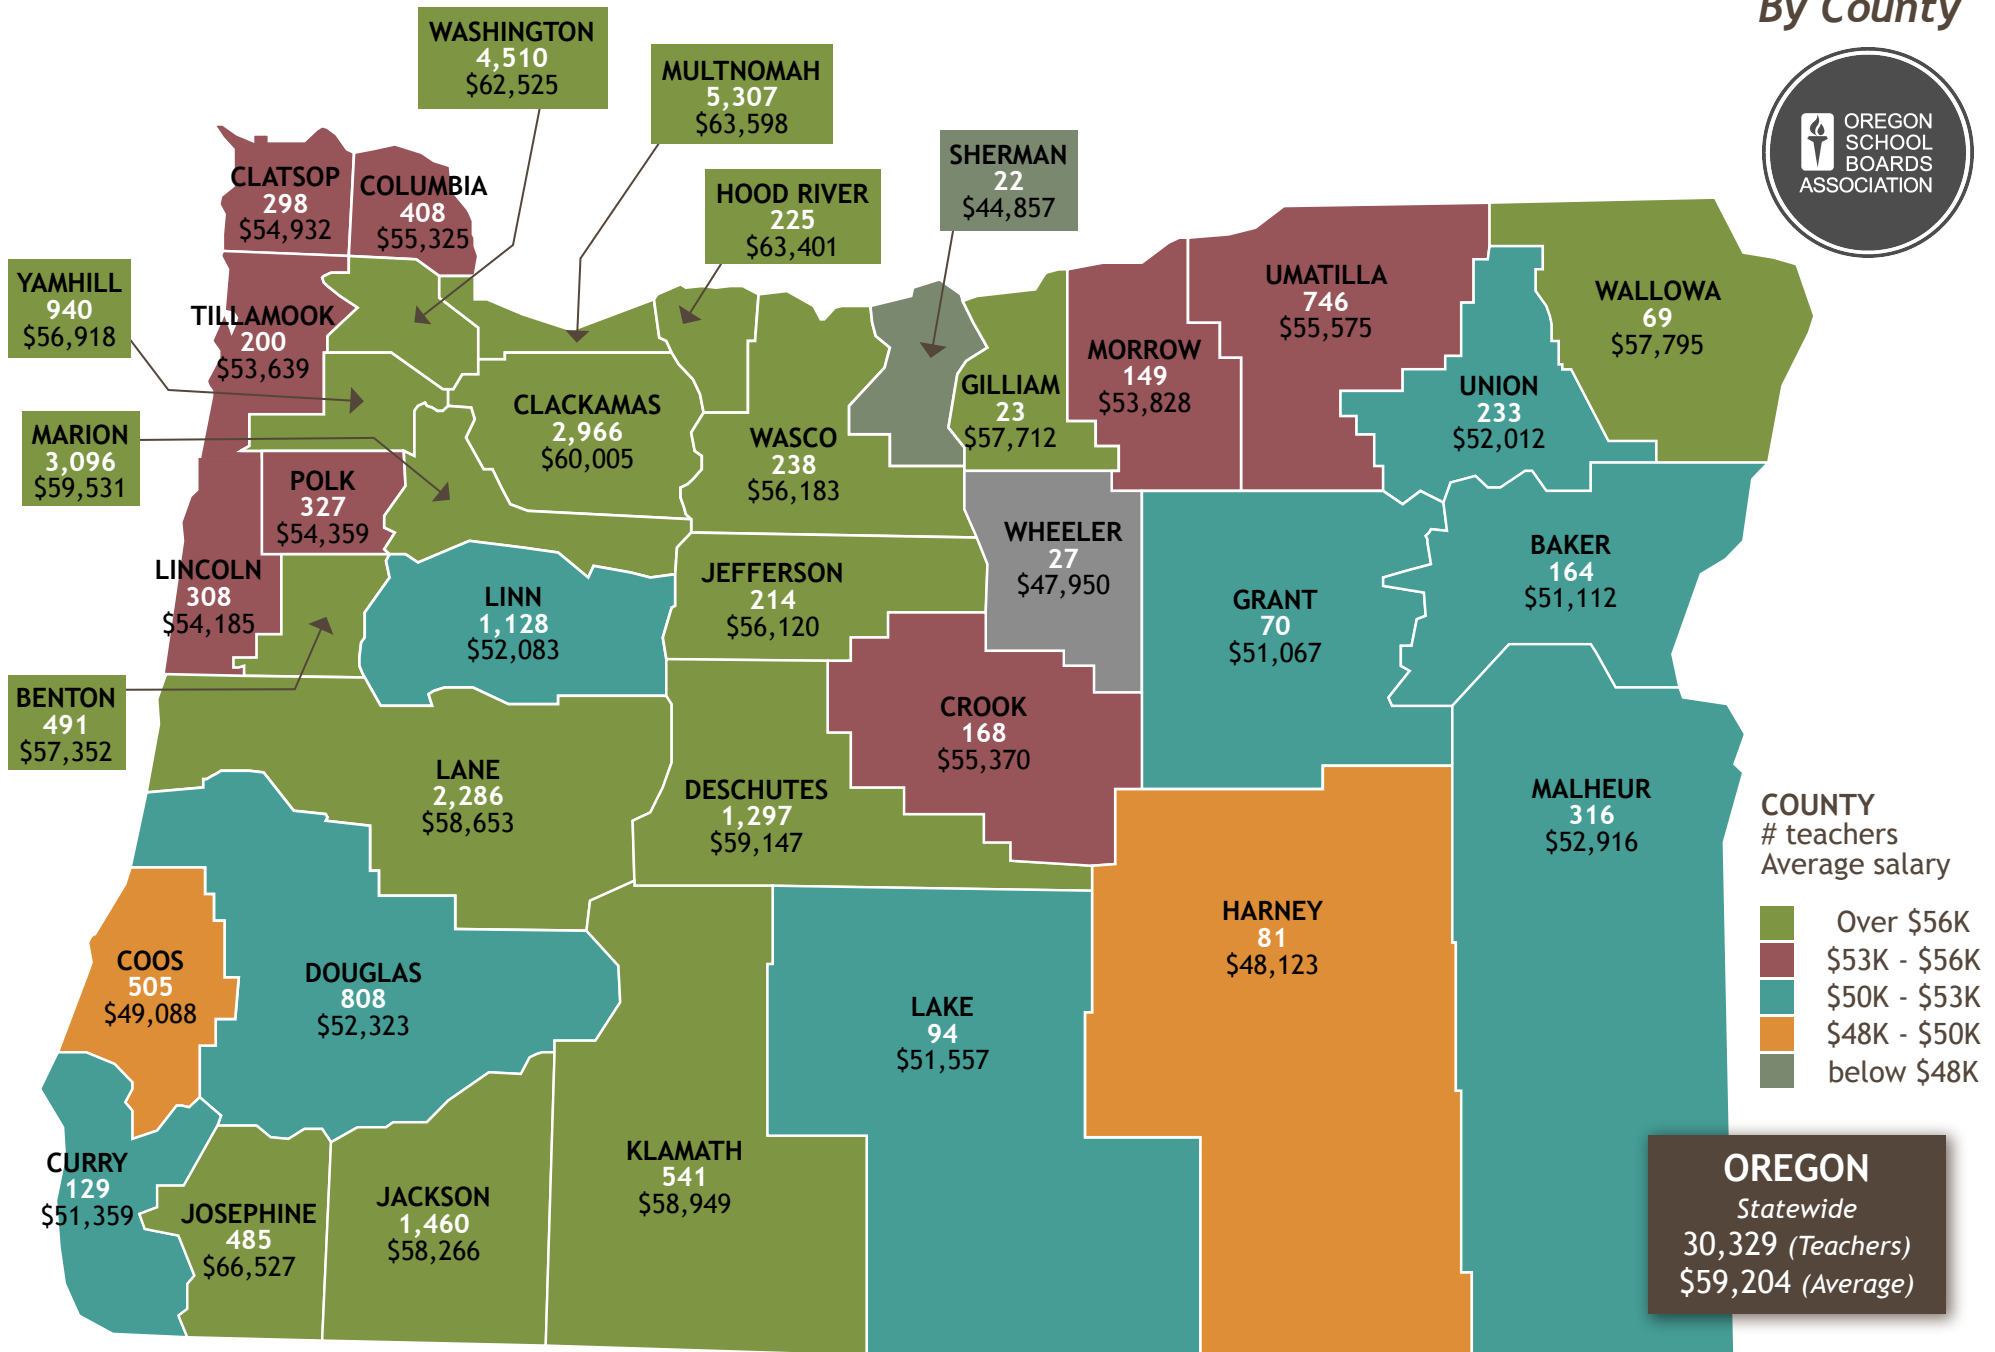

2014-2015 Average Teacher Salaries

By County

COUNTY
teachers
Average salary

- Over \$56K
- \$53K - \$56K
- \$50K - \$53K
- \$48K - \$50K
- below \$48K

OREGON
Statewide
30,329 (Teachers)
\$59,204 (Average)

2014-15 Average Teacher Salaries as compiled by the Oregon Department of Education