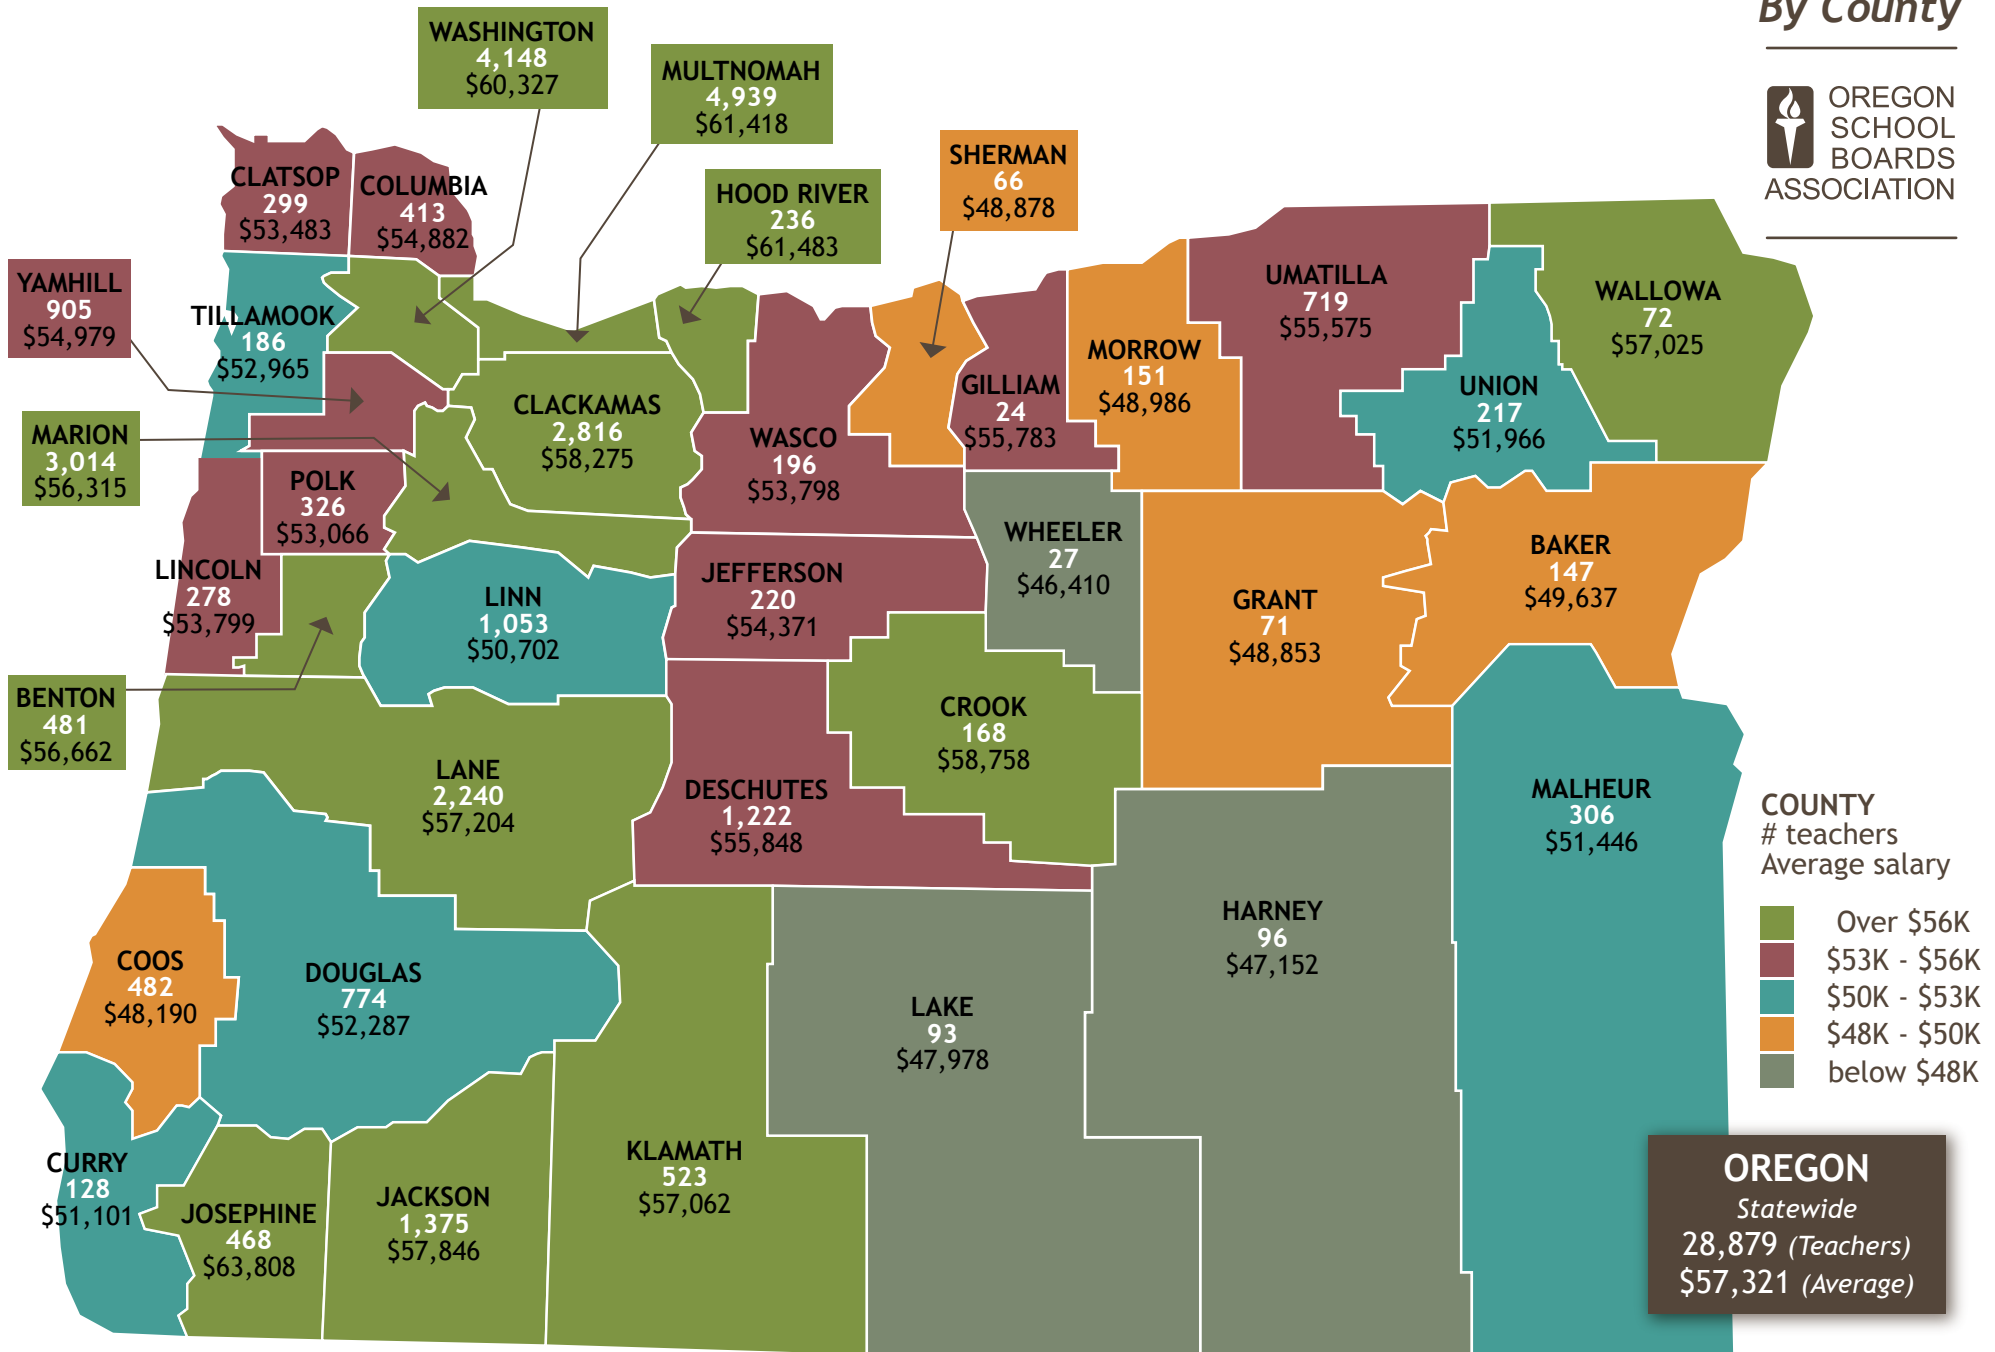

2012-2013 Average Teacher Salaries

By County

2012-13 Average Teacher Salaries as compiled by the Oregon Department of Education