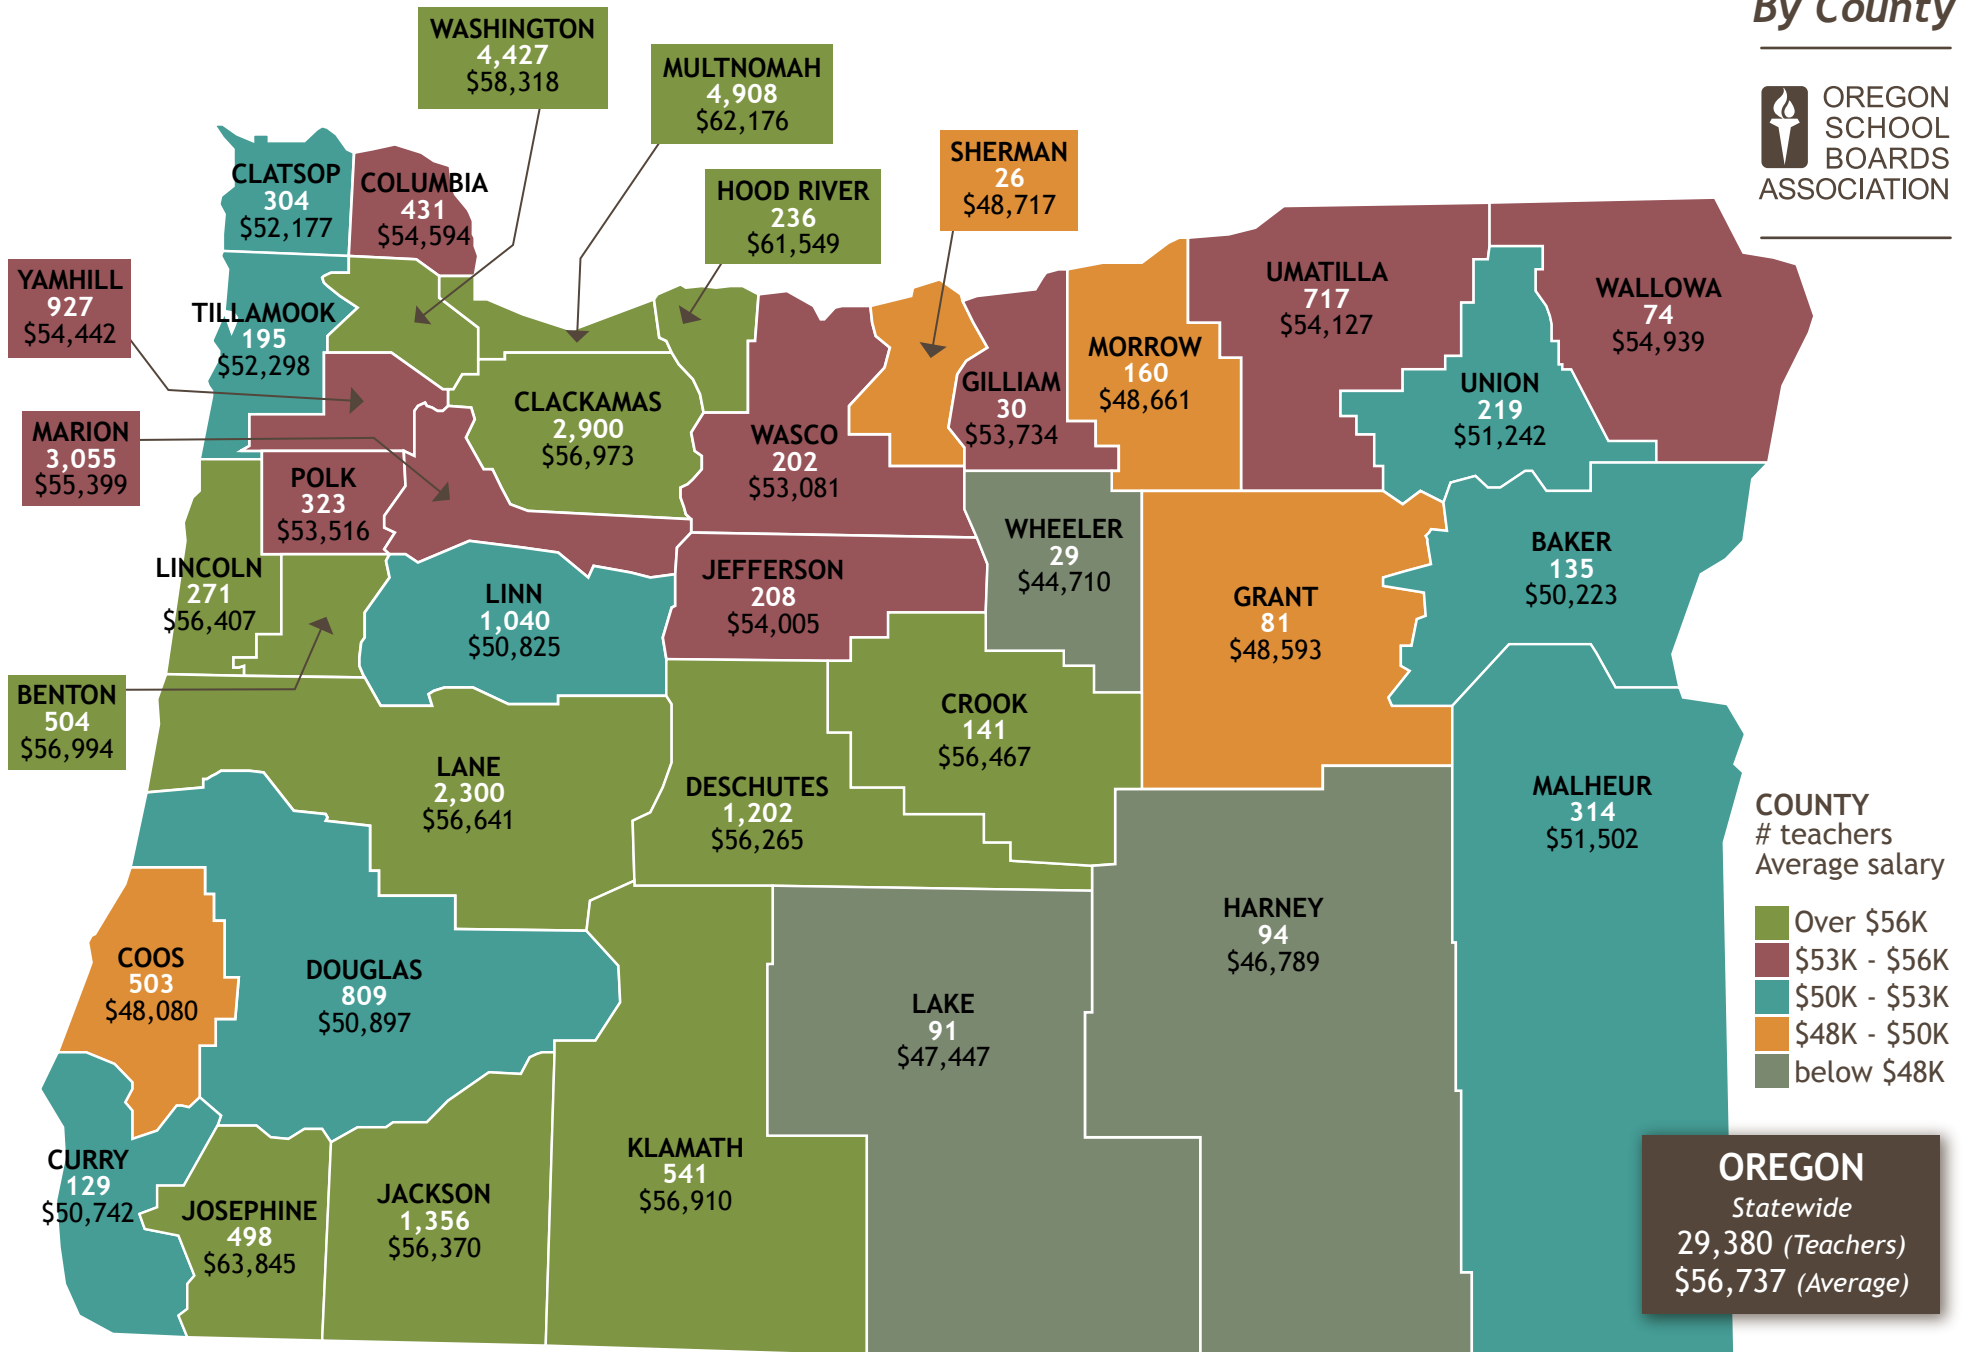

2011-2012 Average Teacher Salaries

By County

2011-12 Average Teacher Salaries as compiled by the Oregon Department of Education