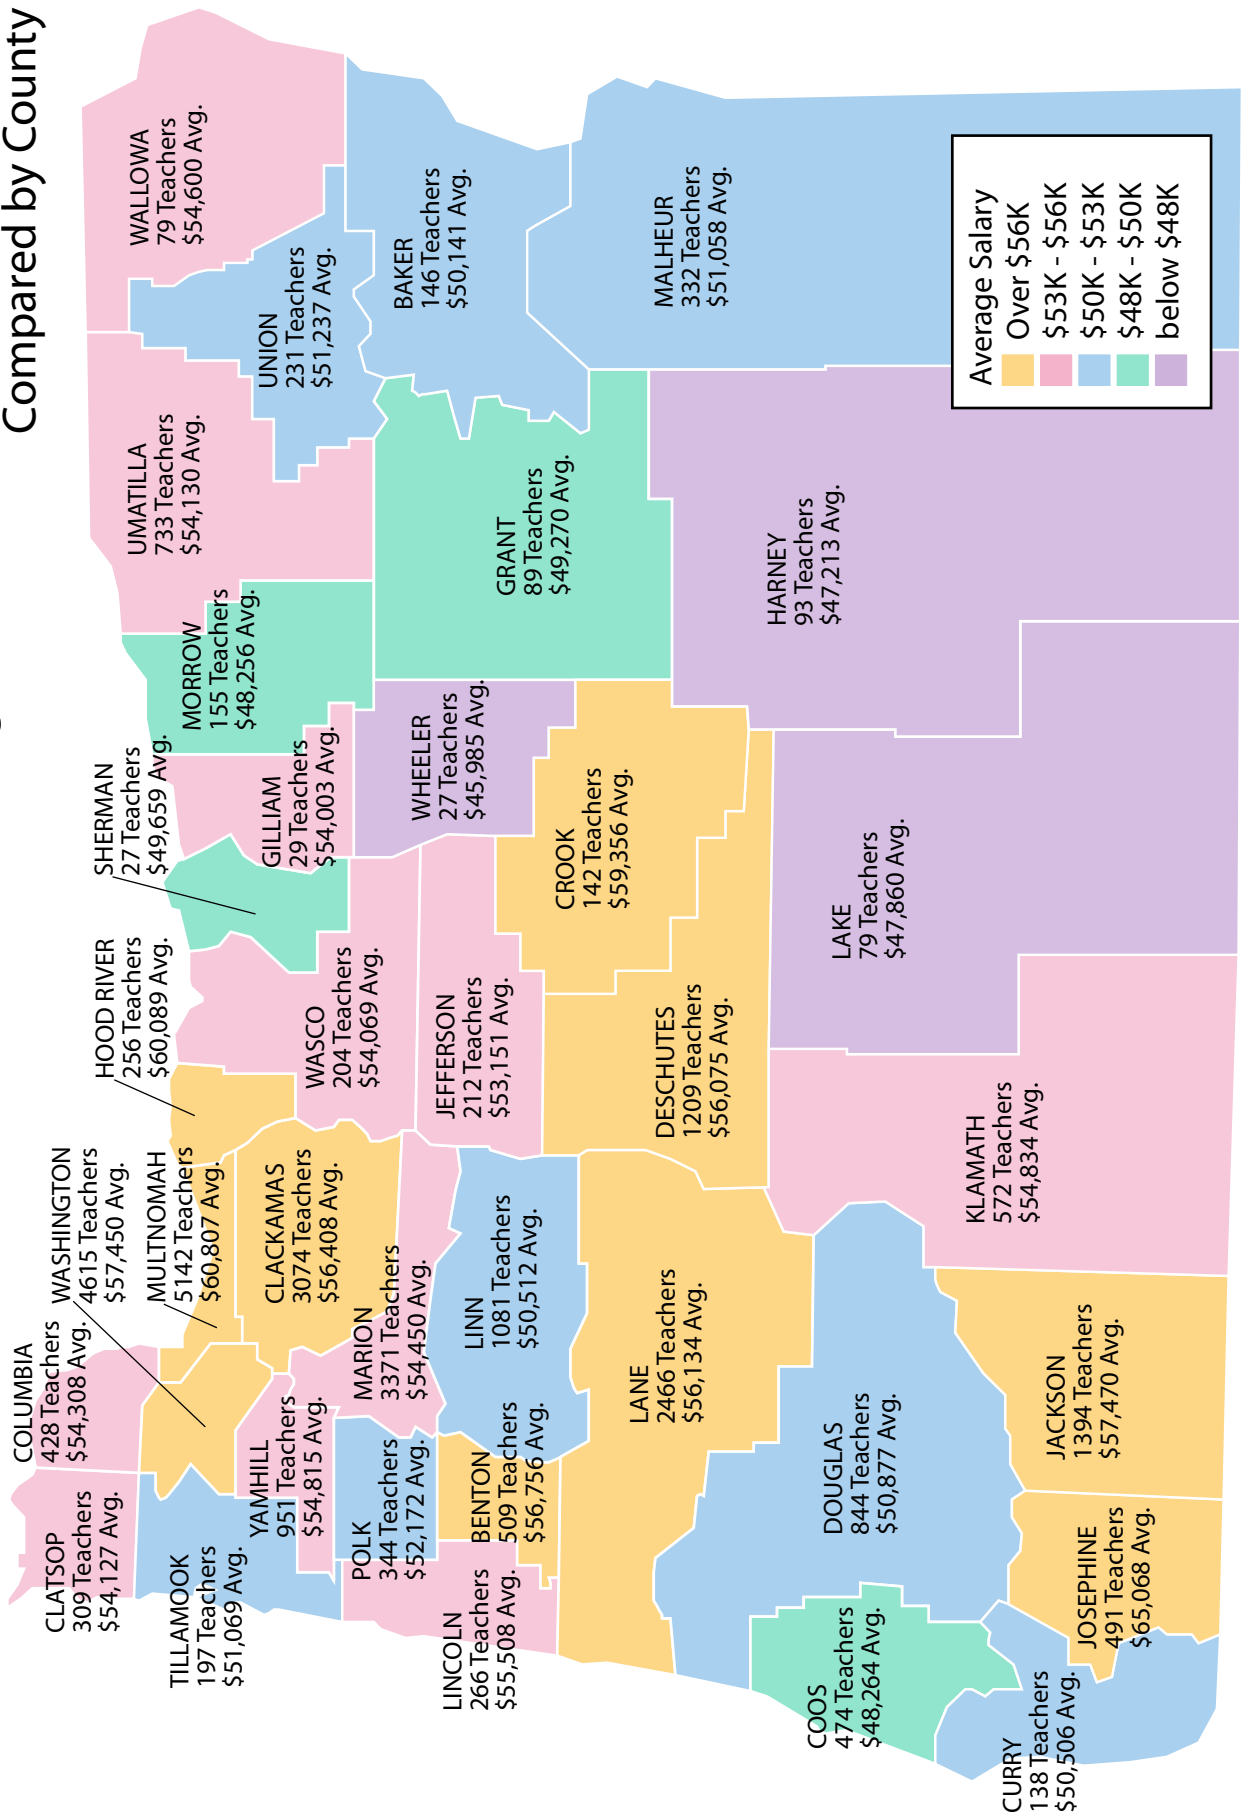

Average Teacher Salaries 2010-11 Compared by County

Oregon: \$56,203 statewide average (30,709 total teachers)