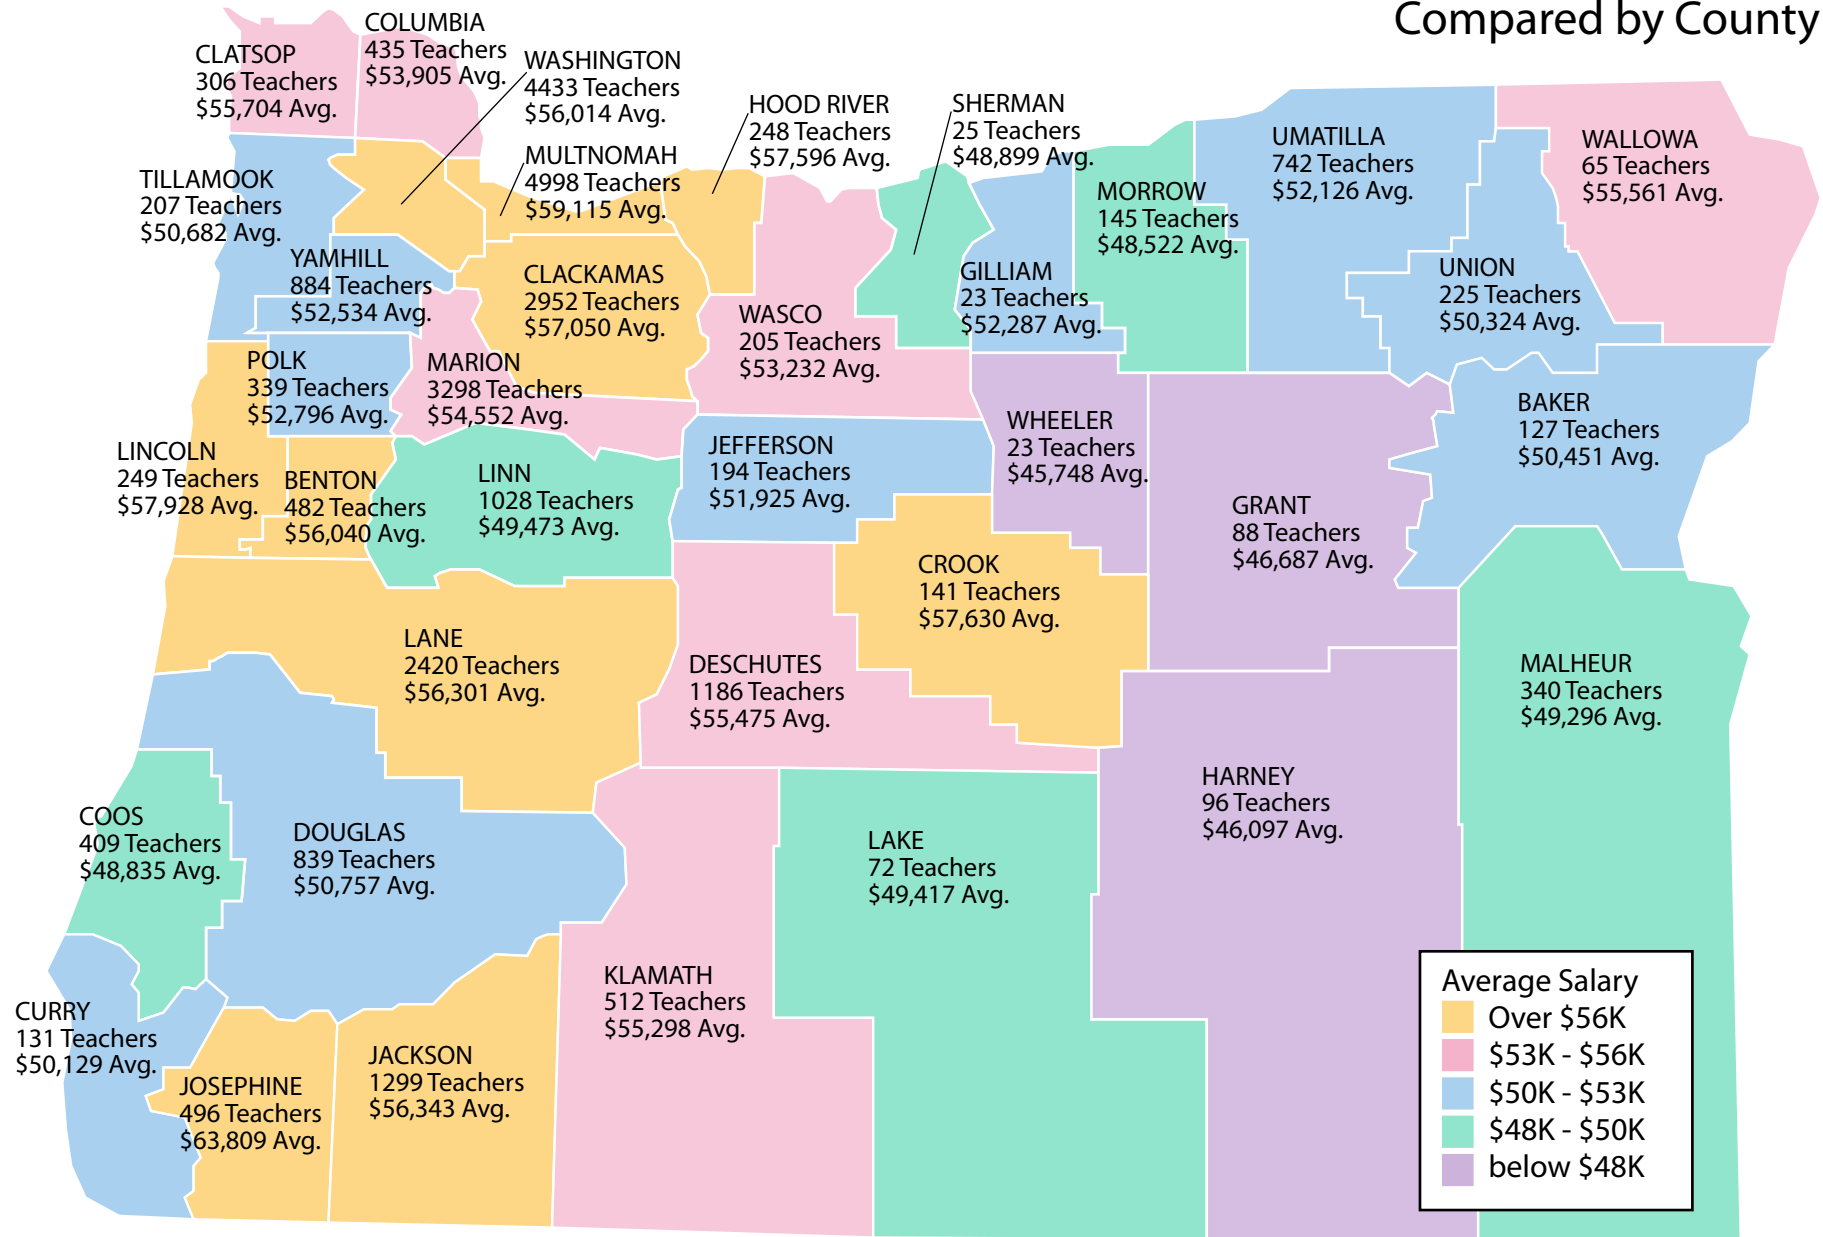

Average Teacher Salaries 2009-10 Compared by County

Oregon: \$55,519 statewide average (29,662 total teachers)

2009-10 Average Teacher Salaries compiled by Oregon Department of Education.

Oregon School Boards Association, Rev. 03/11