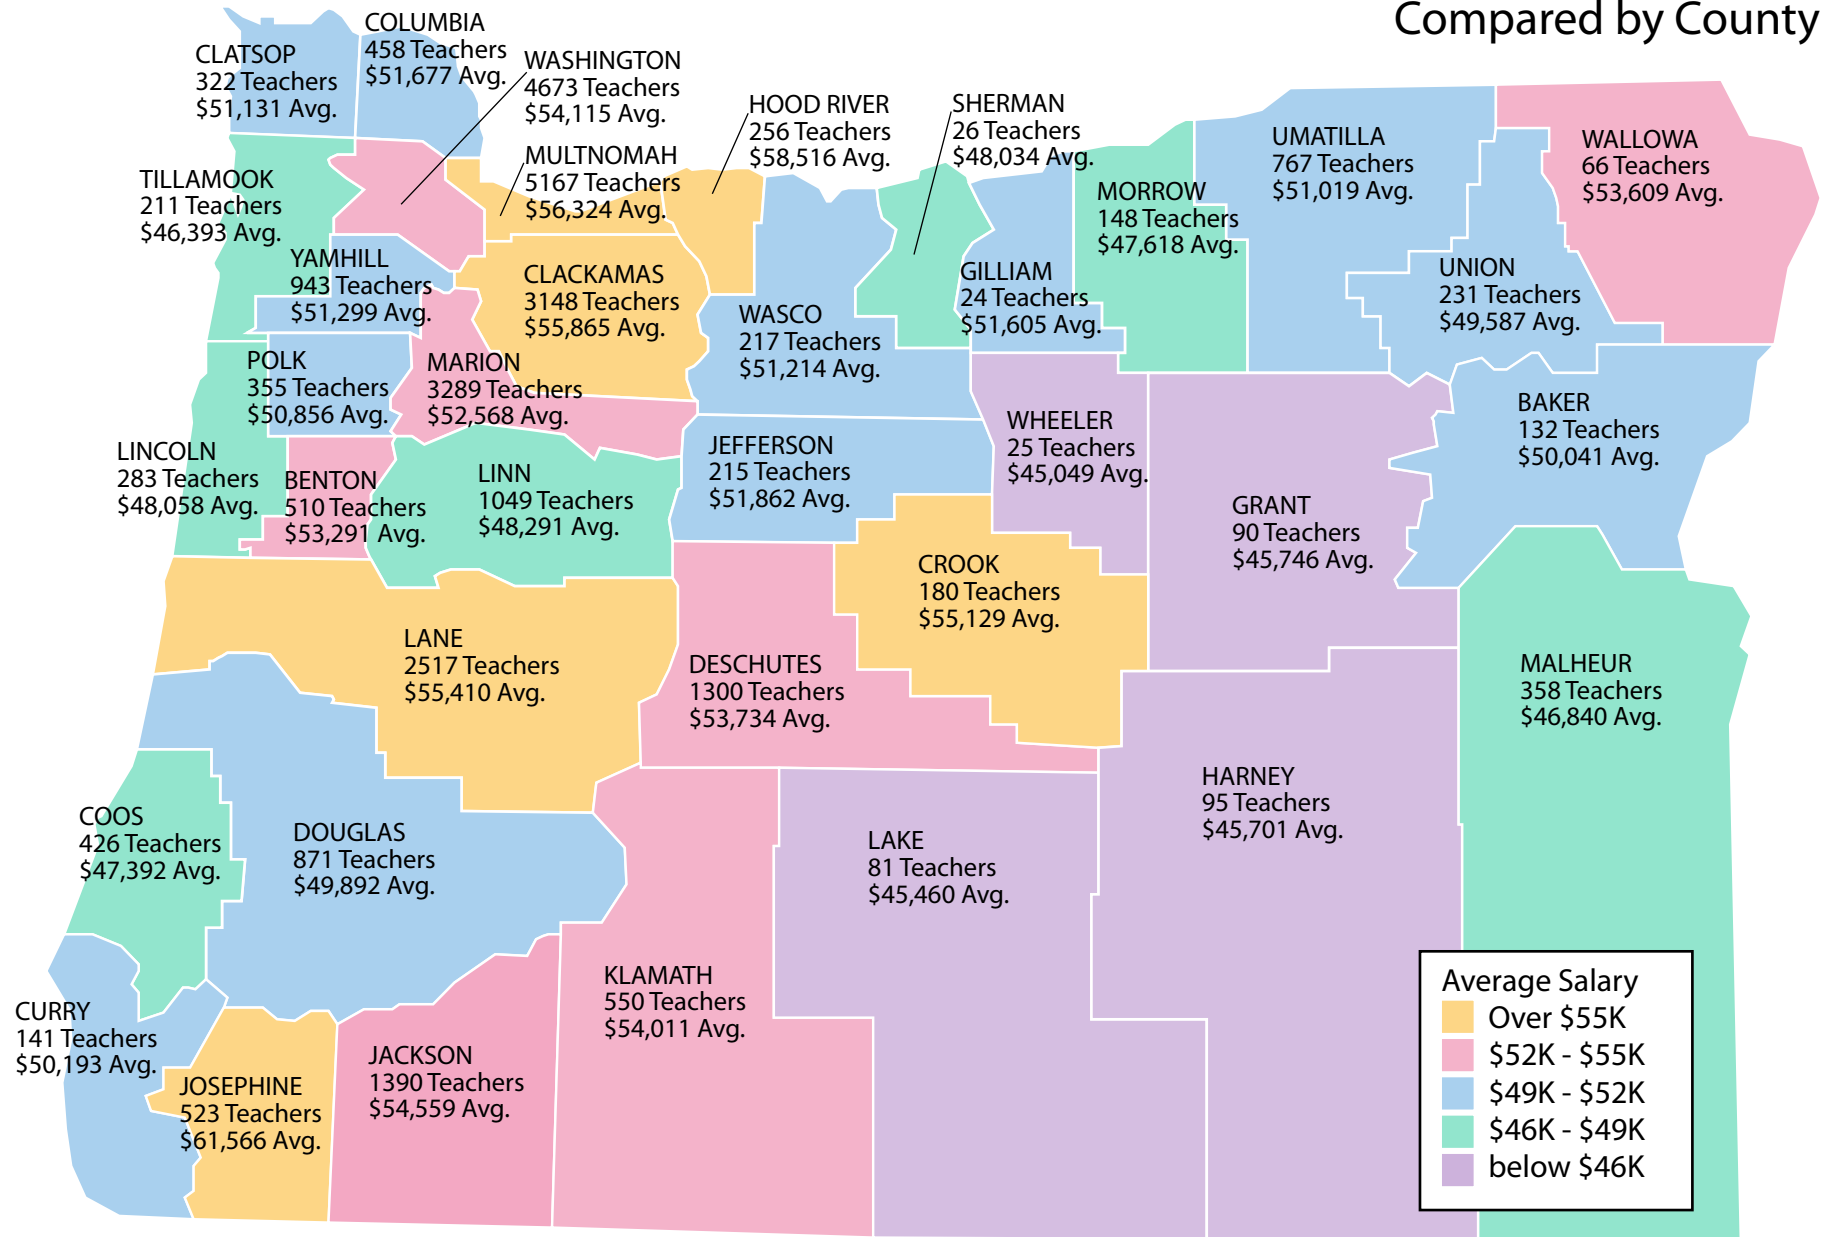

Average Teacher Salaries 2008-09 Compared by County

Oregon: \$53,368 statewide average (31,037 total teachers)