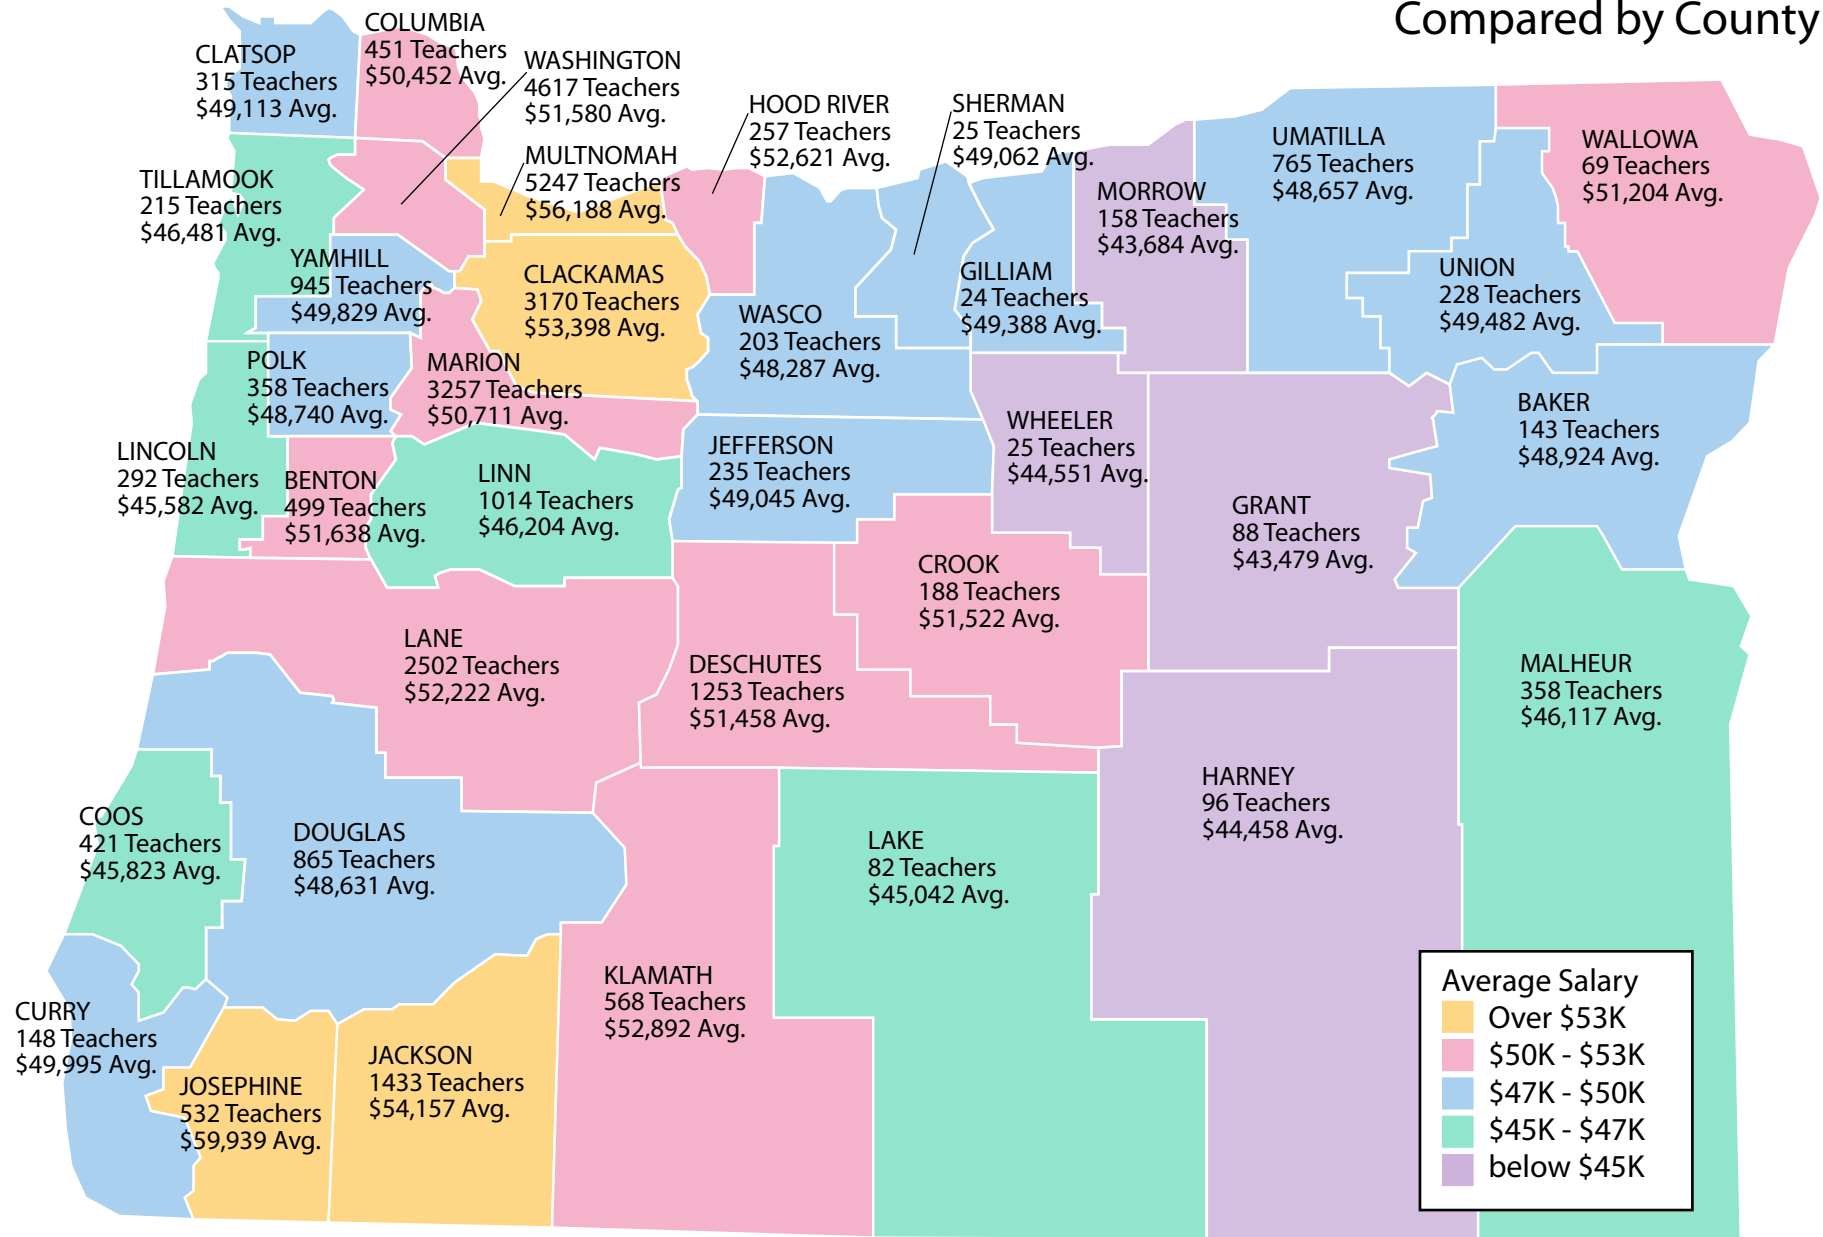

# Average Teacher Salaries 2007-08 Compared by County

Oregon: \$ 51,918 statewide average (31,046 total teachers)