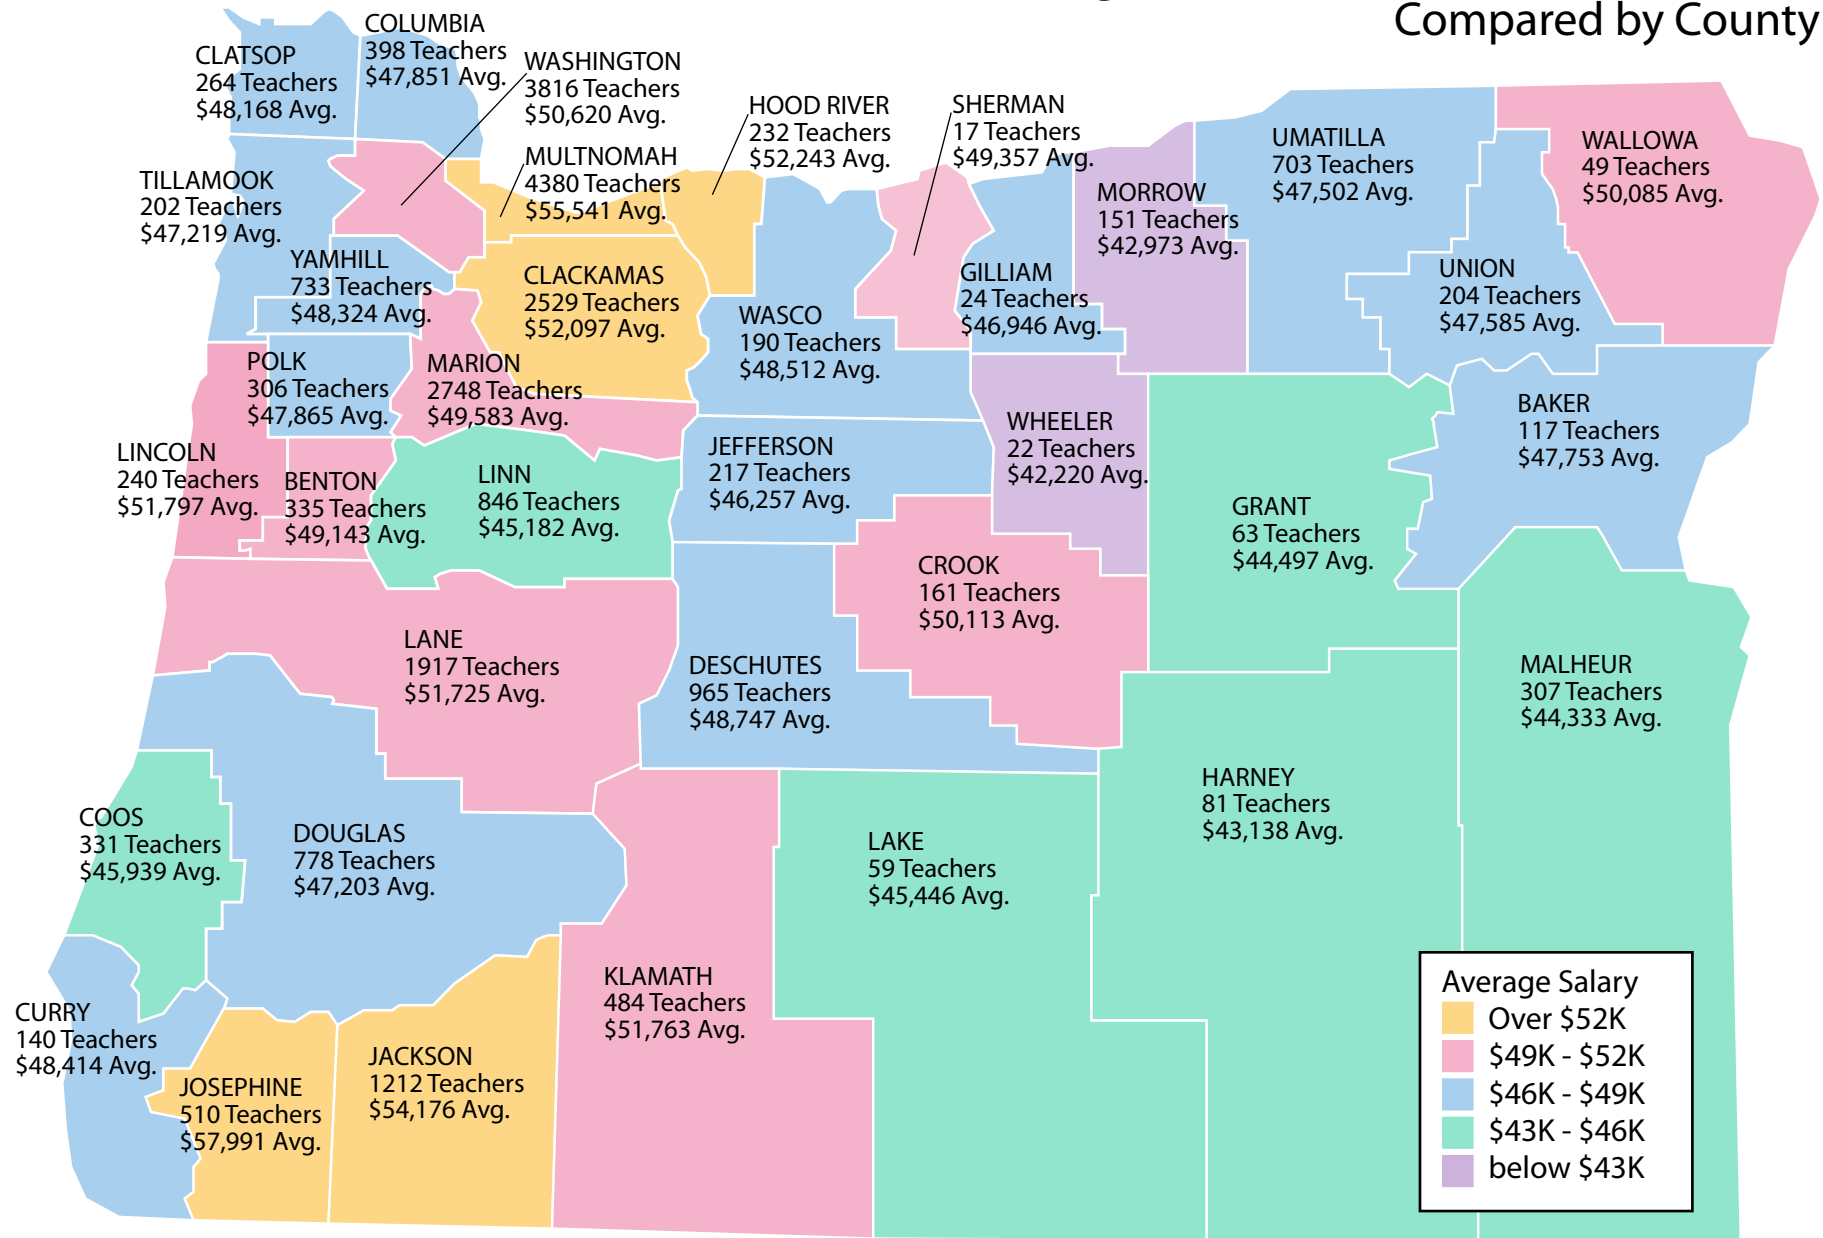

# Average Teacher Salaries 2006-07 Compared by County

Oregon: \$ 50,938 statewide average (25,731 total teachers)