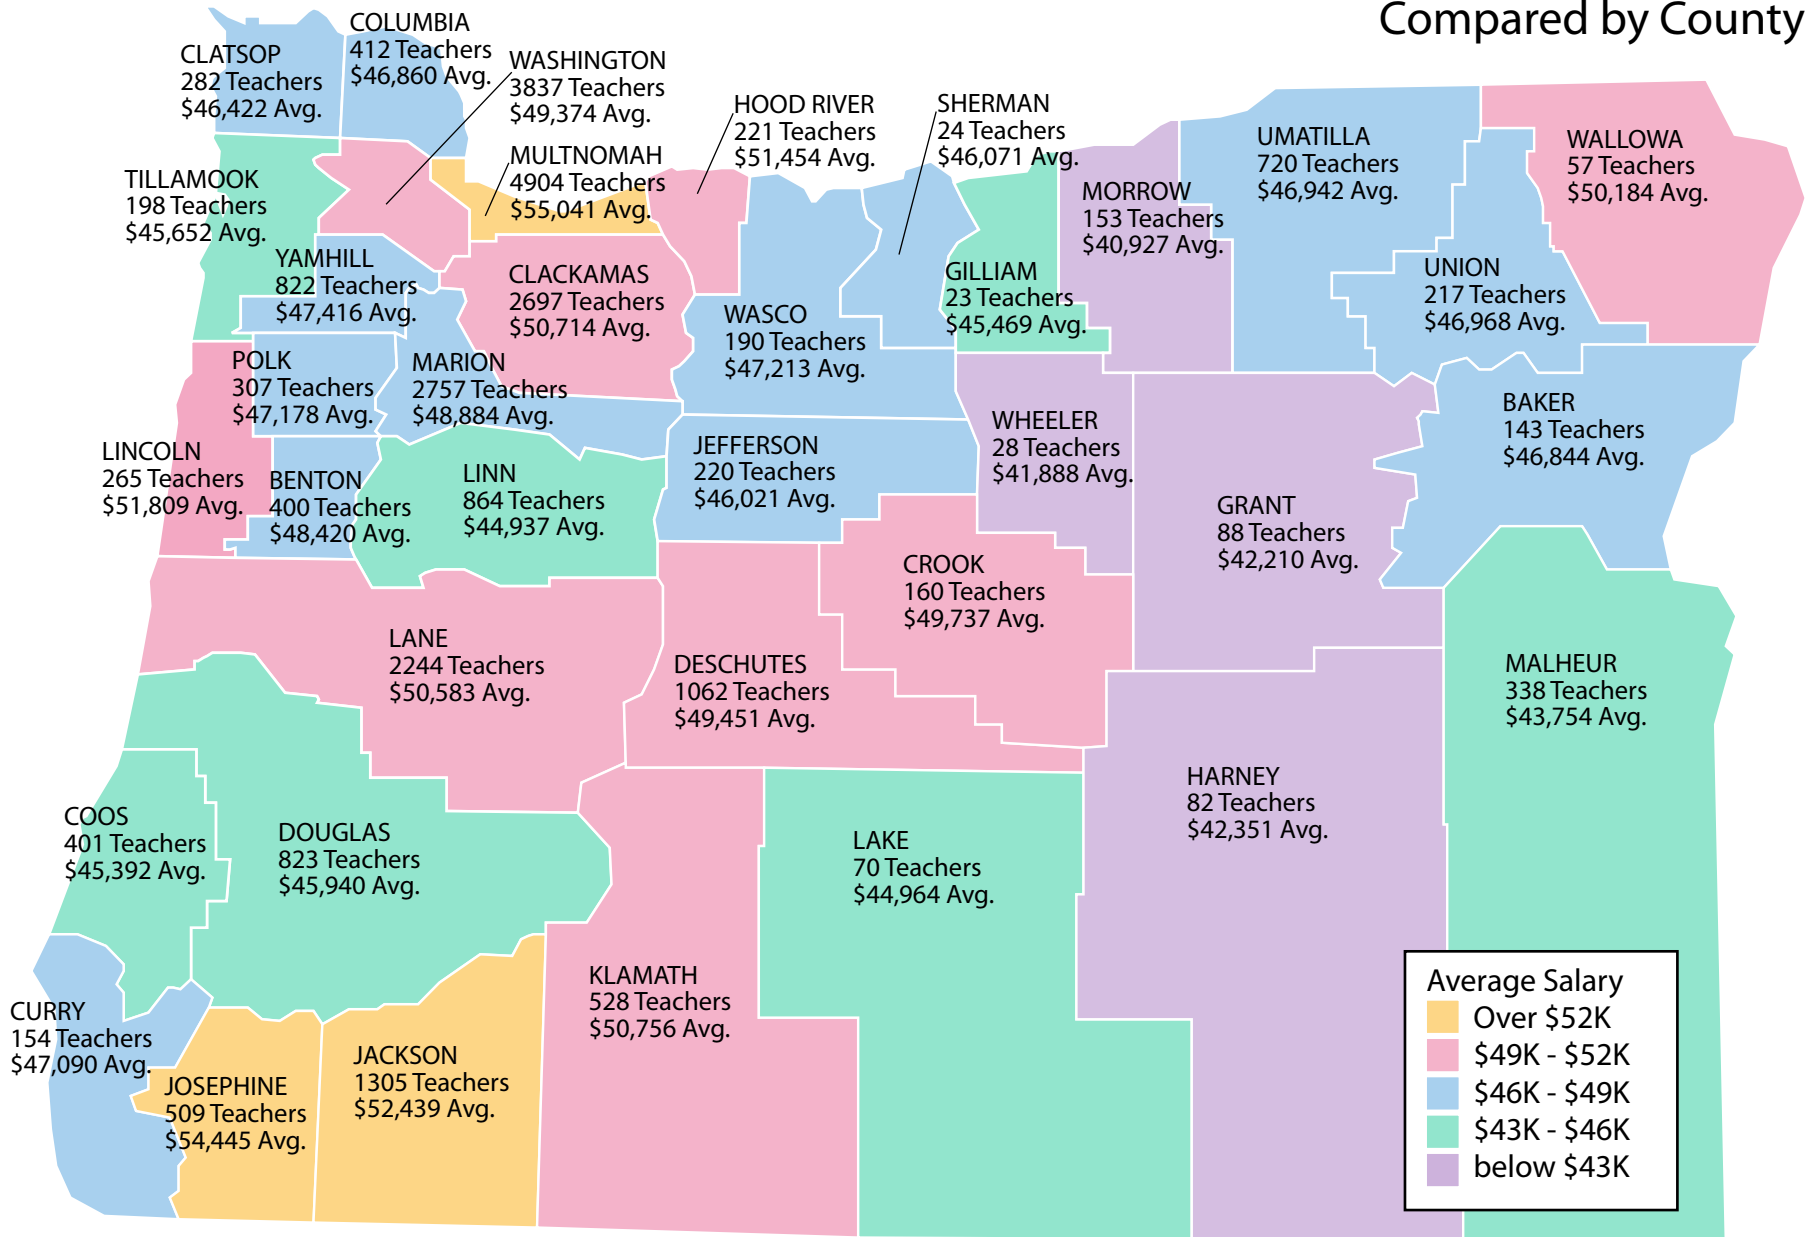

Average Teacher Salaries 2005-06 Compared by County

Oregon: \$ 50,048 statewide average (27,509 total teachers)