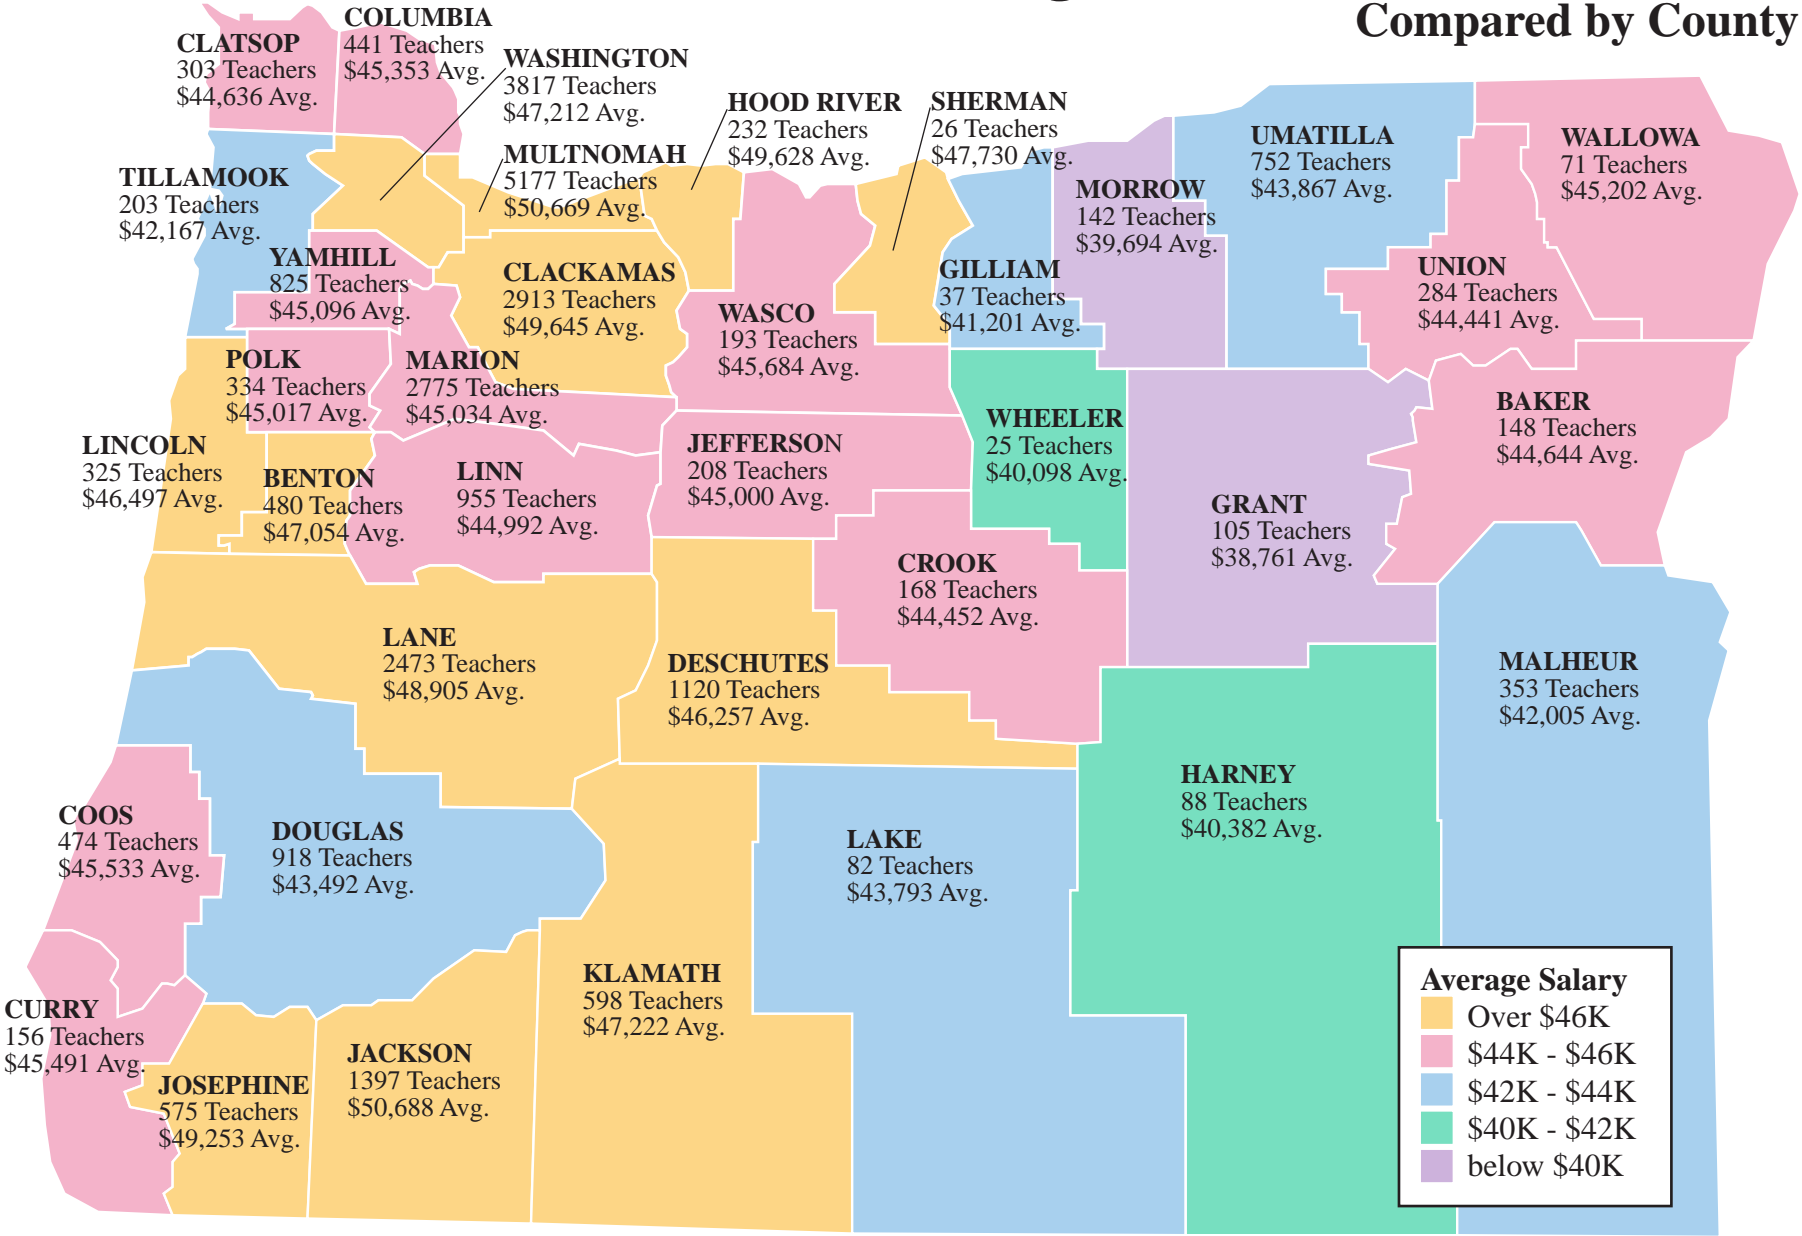

Average Teacher Salaries 2002-03 Compared by County

Oregon: \$ 47,436 statewide average (29,173 total teachers)

2002-03 Minimum, Maximum and Average Teacher Salaries compiled by Oregon Department of Education.
Oregon School Boards Association, Rev. 1/04