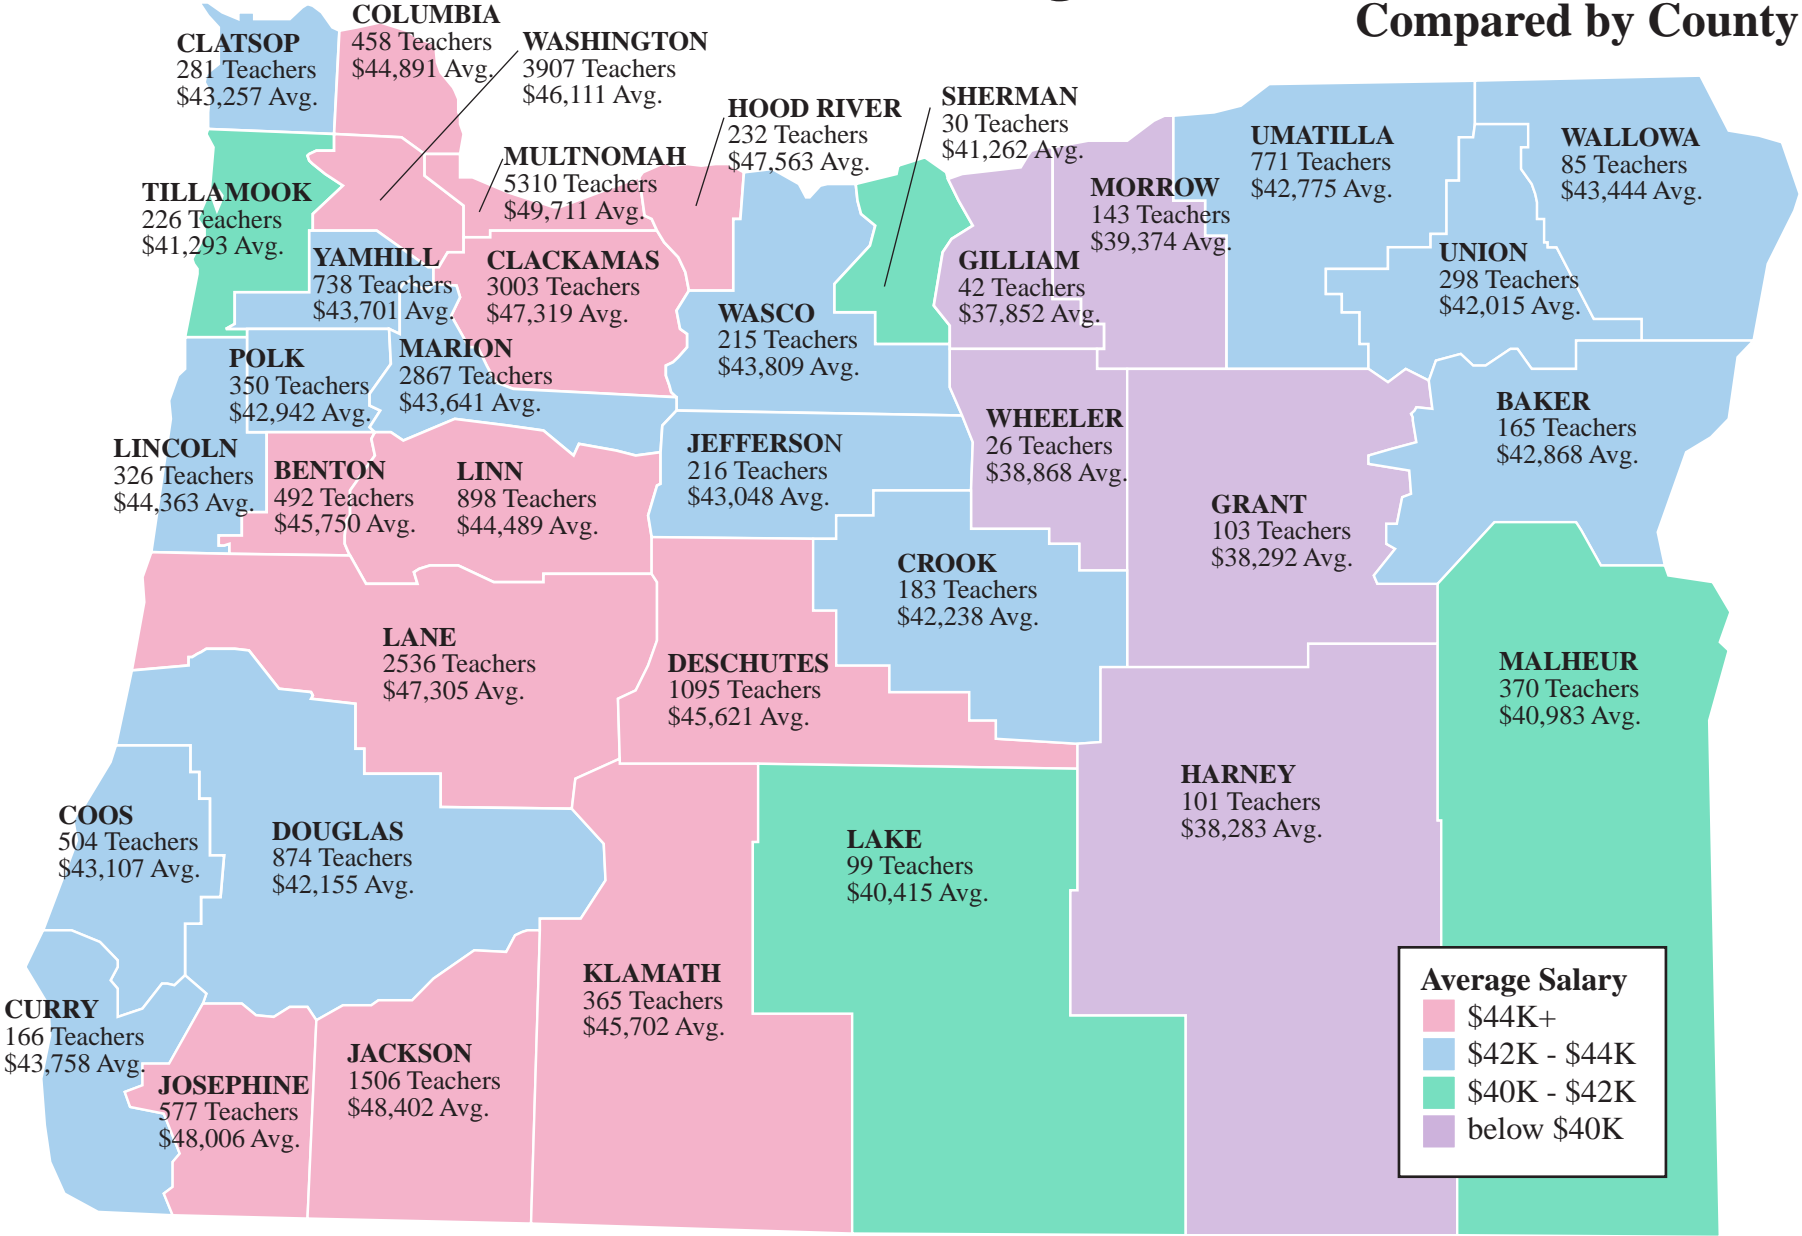

Average Teacher Salaries 2001-02 Compared by County

Oregon: \$46,039 statewide average

2001-02 Minimum, Maximum and Average Teacher Salaries compiled by Oregon Department of Education.

Rev. 3/4/03