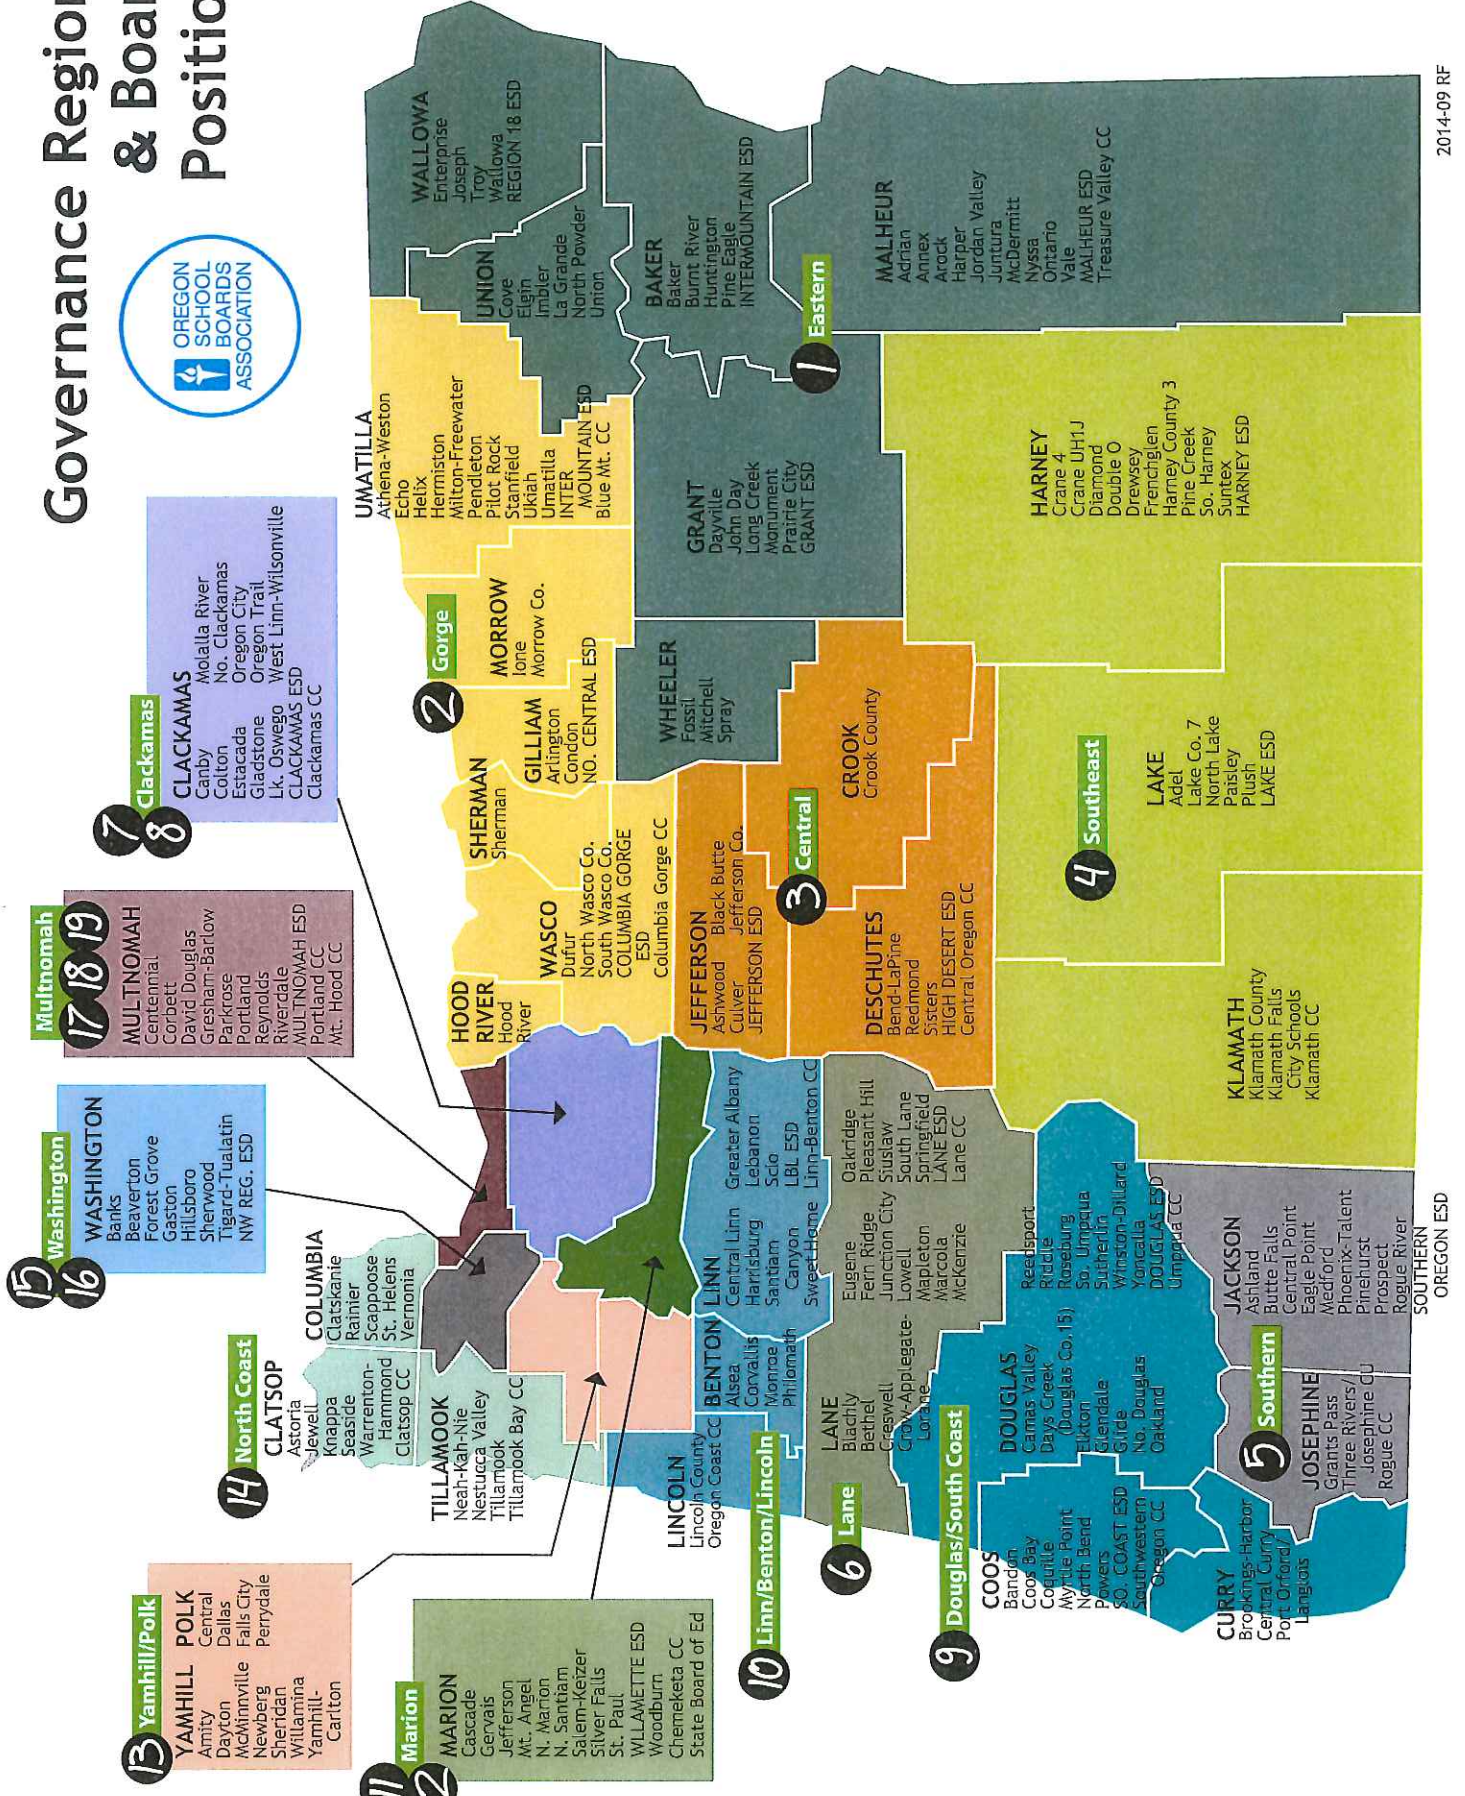

Governance Regions & Board Positions

13 Yamhill/Polk
YAMHILL Polk
 Amity Central
 Dayton Dallas
 McMinnville Falls City
 Newberg Perrydale
 Sheridan
 Williamson
 Yamhill-
 Carlton

11 Marion
MARION
 Cascade
 Gervais
 Jefferson
 Mt. Angel
 N. Marion
 N. Santiam
 Salem-Keizer
 Silver Falls
 St. Paul
 WILLAMETTE ESD
 Woodburn
 Chemeketa CC
 State Board of Ed

BENTON LINN
 Alsea
 Corvallis
 Monroe
 Philomath
 Sweet Home
 Linn-Benton CC

15 Washington
WASHINGTON
 Banks
 Beaverton
 Forest Grove
 Gaston
 Hillsboro
 Sherwood
 Tigard-Tualatin
 NW REG. ESD

HOOD RIVER
 Hood River

1 Eastern
BAKER
 Baker River
 Burnt River
 Huntington
 Pine Eagle
 INTERMOUNTAIN ESD

MALHEUR
 Adrian
 Annex
 Arcock
 Harper
 Jordan Valley
 Juntura
 McBerritt
 Nyssa
 Ontario
 Yale
 MALHEUR ESD
 Treasure Valley CC

CURRY
 Brookings-Harbor
 Central Curry
 Port Orford
 Langlois