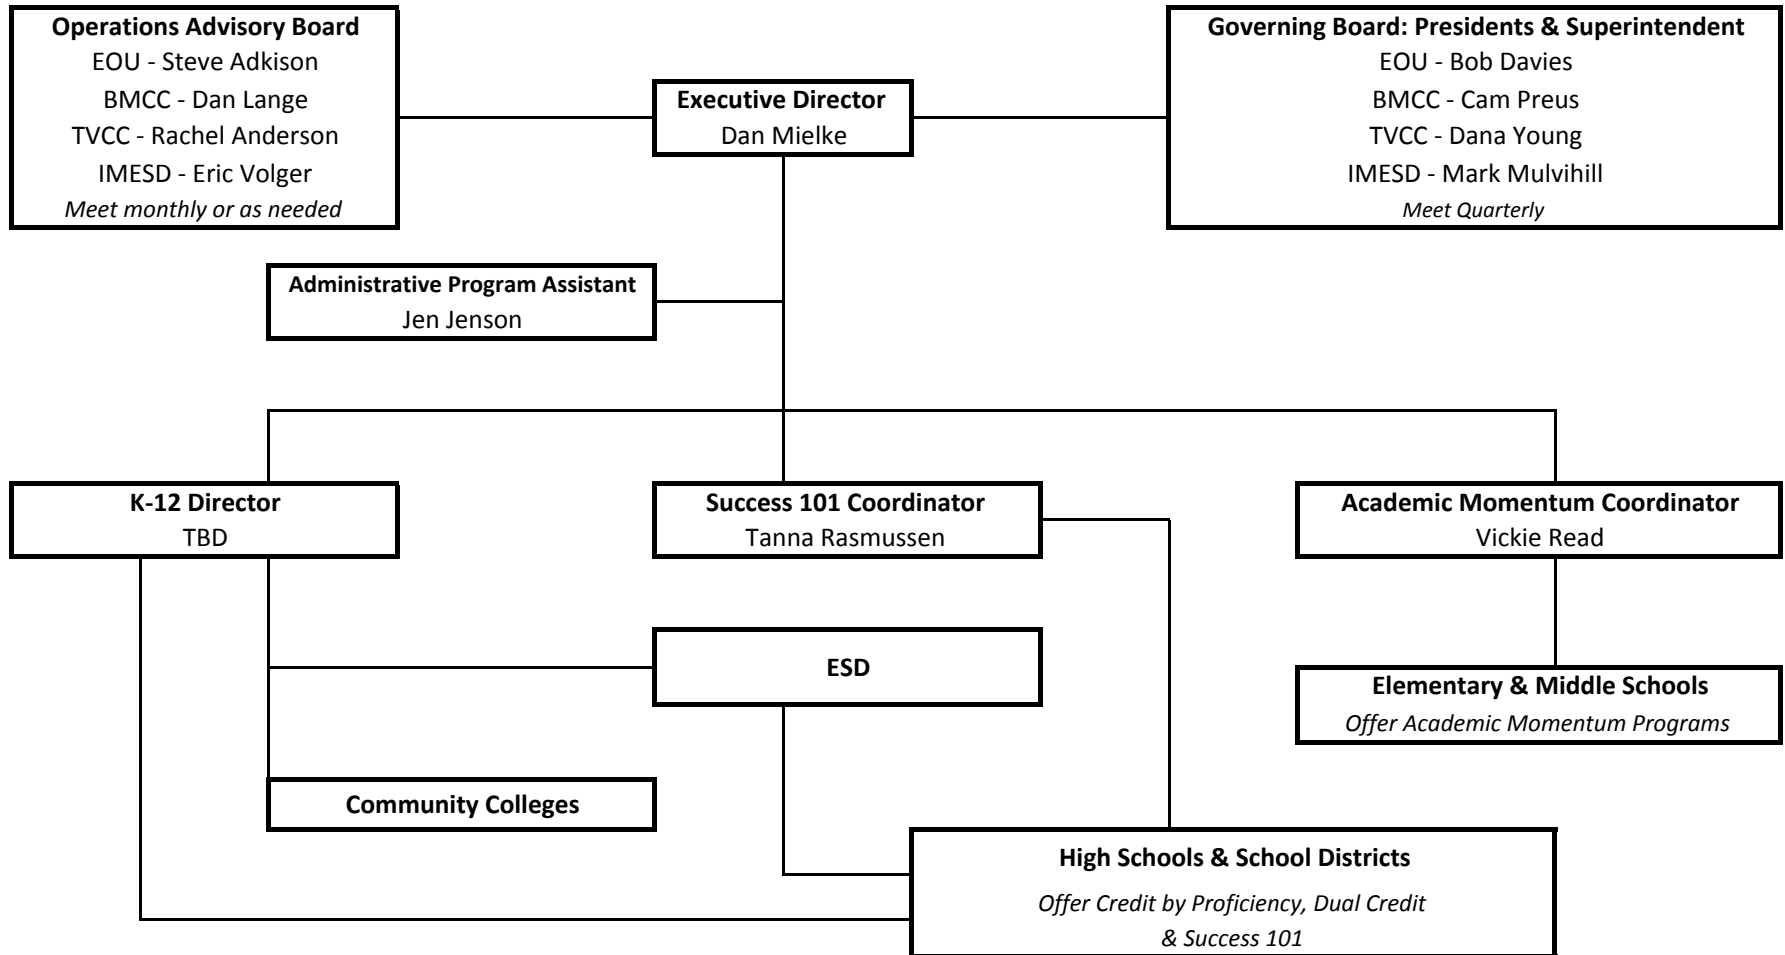

Eastern Promise