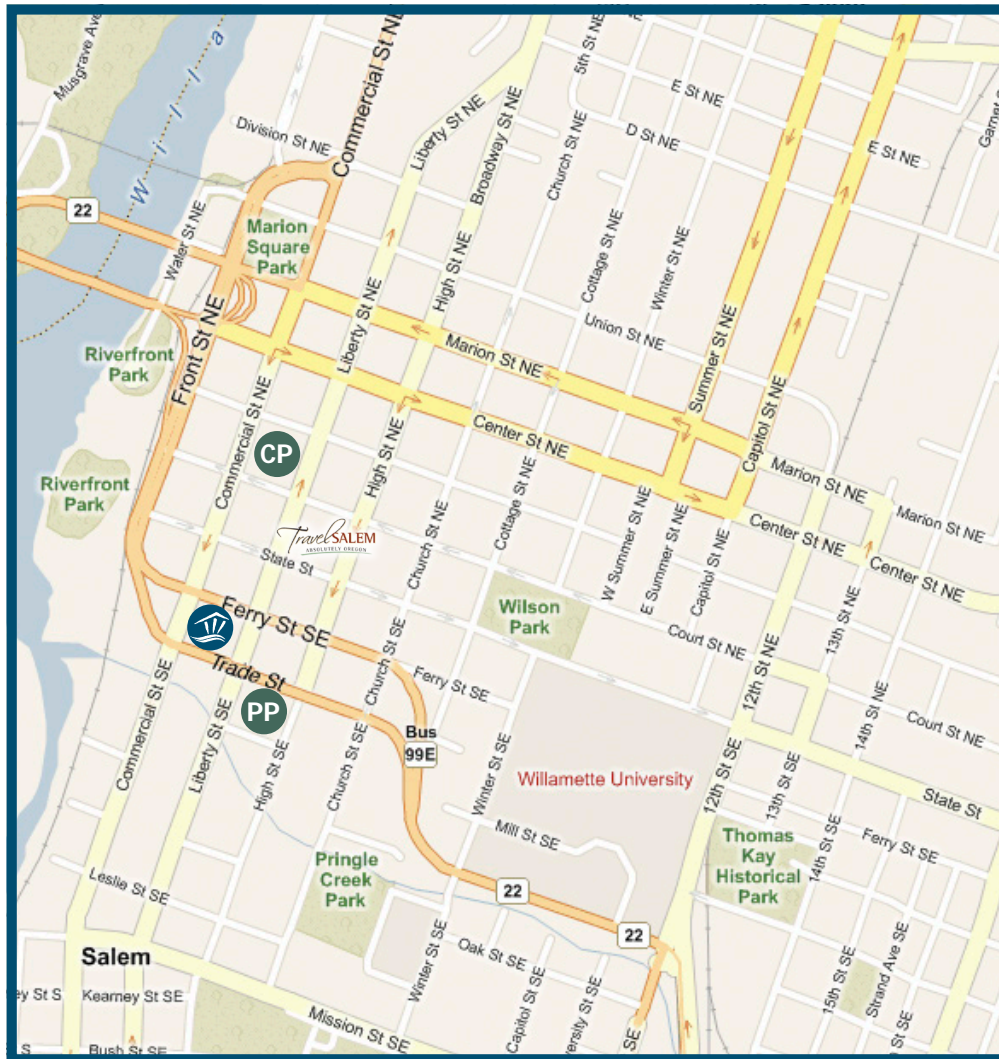

# SALEM CONVENTION CENTER PARKING GUIDE

-  **Salem Convention Center & Grand Hotel - 201 Liberty Street SE**
  - Complimentary Underground Parking
-  **Pringle Plaza Parkade - 325 High Street SE**
  - Complimentary Parking One Block Southeast of the Grand Hotel
  - 1st Option: Roof Top Parking for SCC Guests
  - 2nd Option: If Roof Top Parking is full, any unmarked, unassigned & unmetered spaces may be filled
-  **Chemeketa Parkade - 300 Chemeketa Street NE**
  - Complimentary Parking 3 Blocks North on Commercial
  - Enter off Commercial Street just south of Chemeketa Street