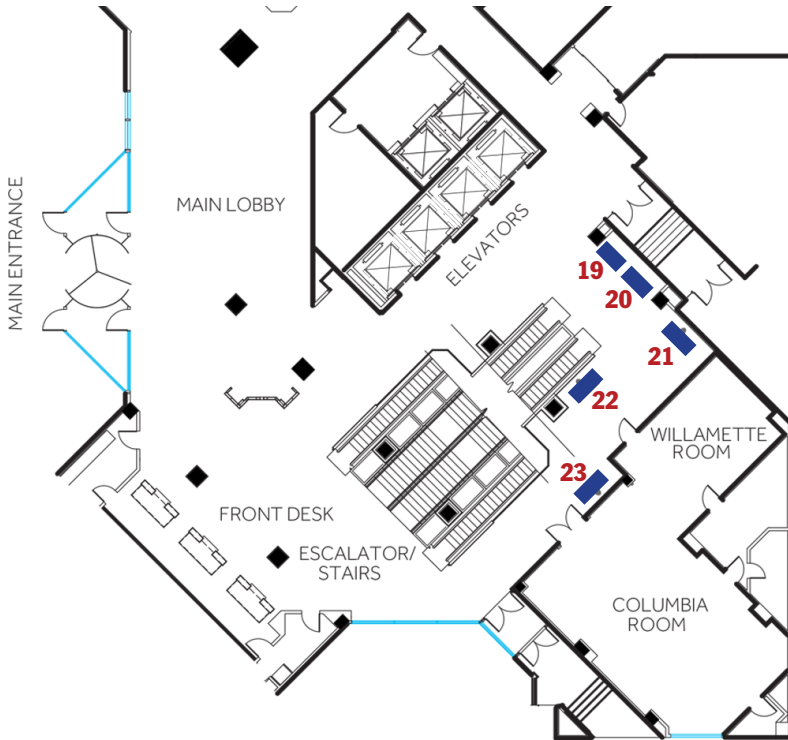

Lower Level 1

\$800
18 Total

Main Lobby

\$700
5 Total

2nd Floor (Friday only)

\$600
9 Total