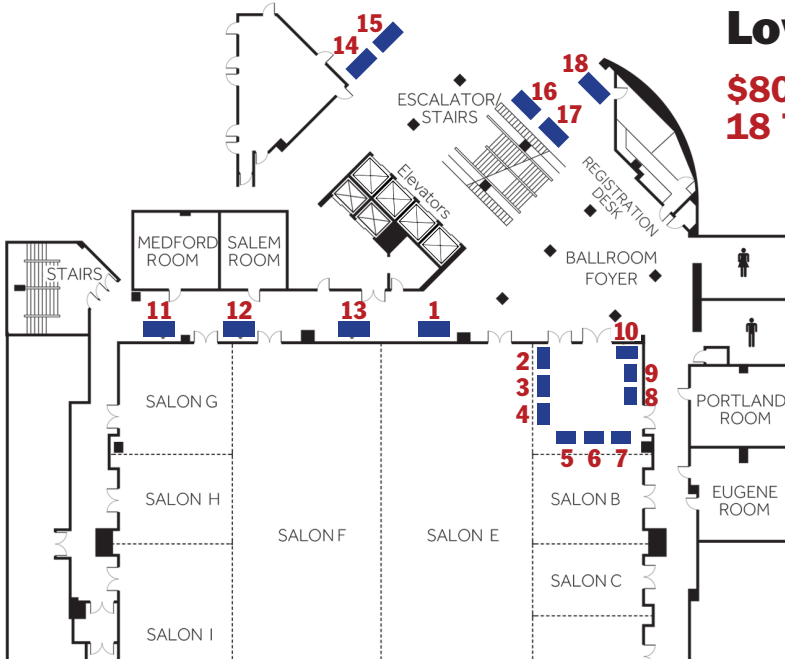

Lower Level 1

\$800
18 Total

Main Lobby

\$700
5 Total

2nd Floor (Friday only)

\$600
9 Total