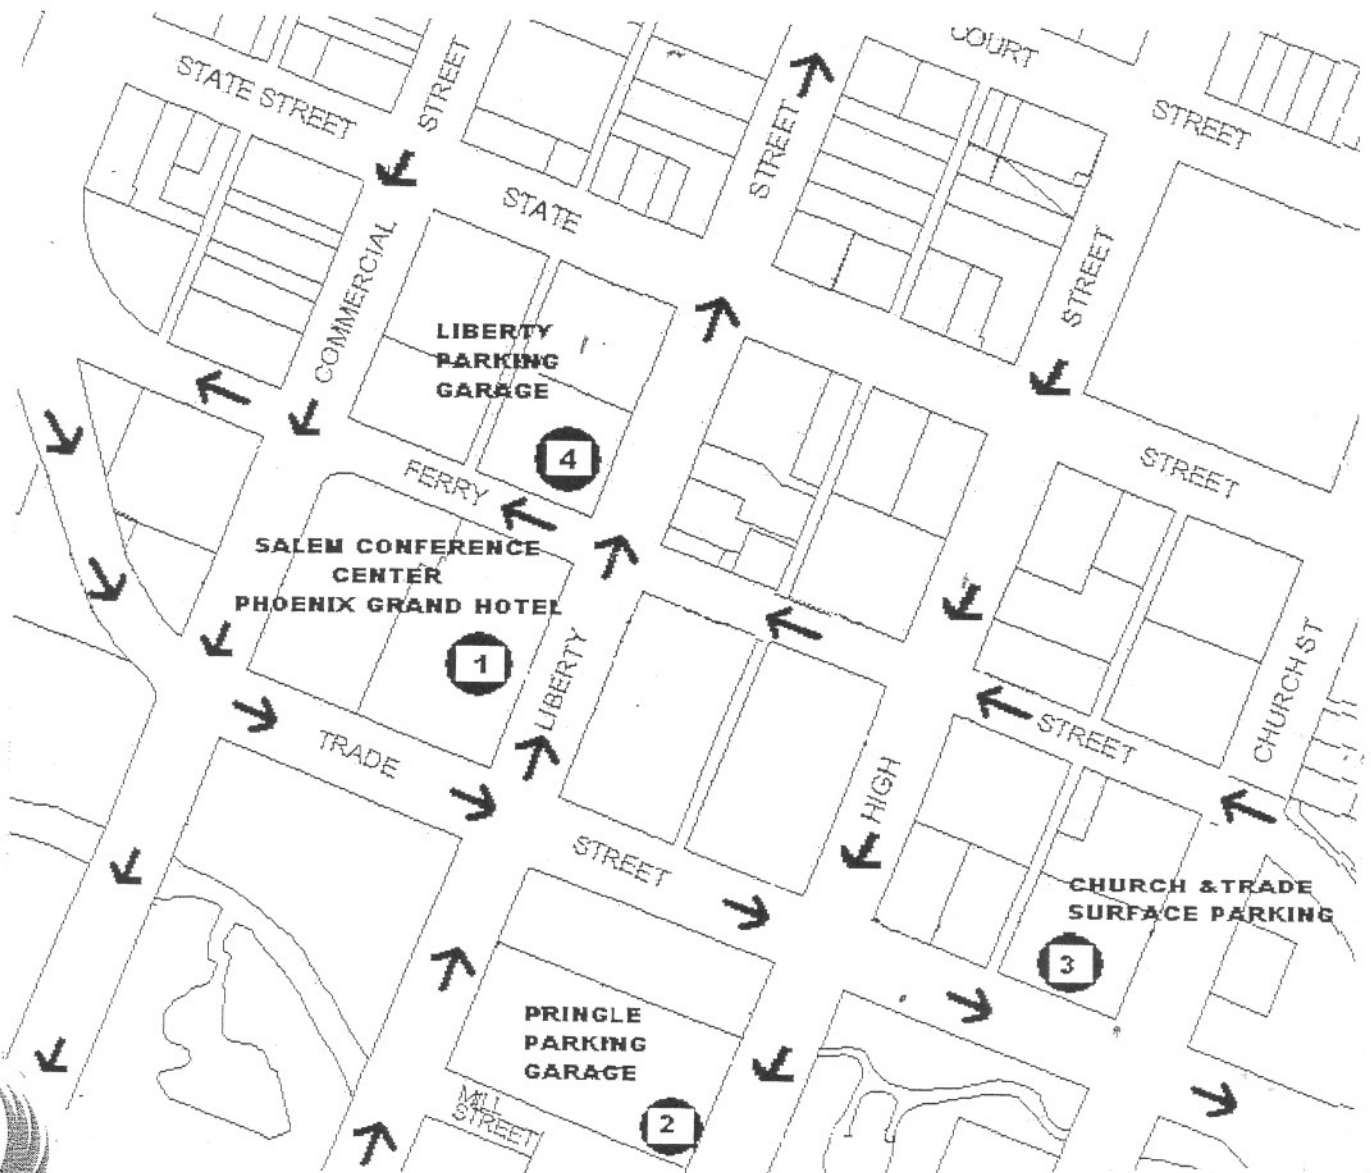

WELCOME TO THE SALEM CONFERENCE CENTER
&
THE PHOENIX GRAND HOTEL
PARKING GUIDE

- (1) Salem Conference Center/Phoenix Grand Hotel Garage-Access off Liberty St.
- (2) Pringle Parking Garage-Access off High St. (TOP LEVEL ONLY).
- (3) Church & Trade St. surface Parking Lot-Access off Trade St.
- (4) Liberty Parking Garage-Access off Liberty St. (EVENING & WEEKENDS ONLY)